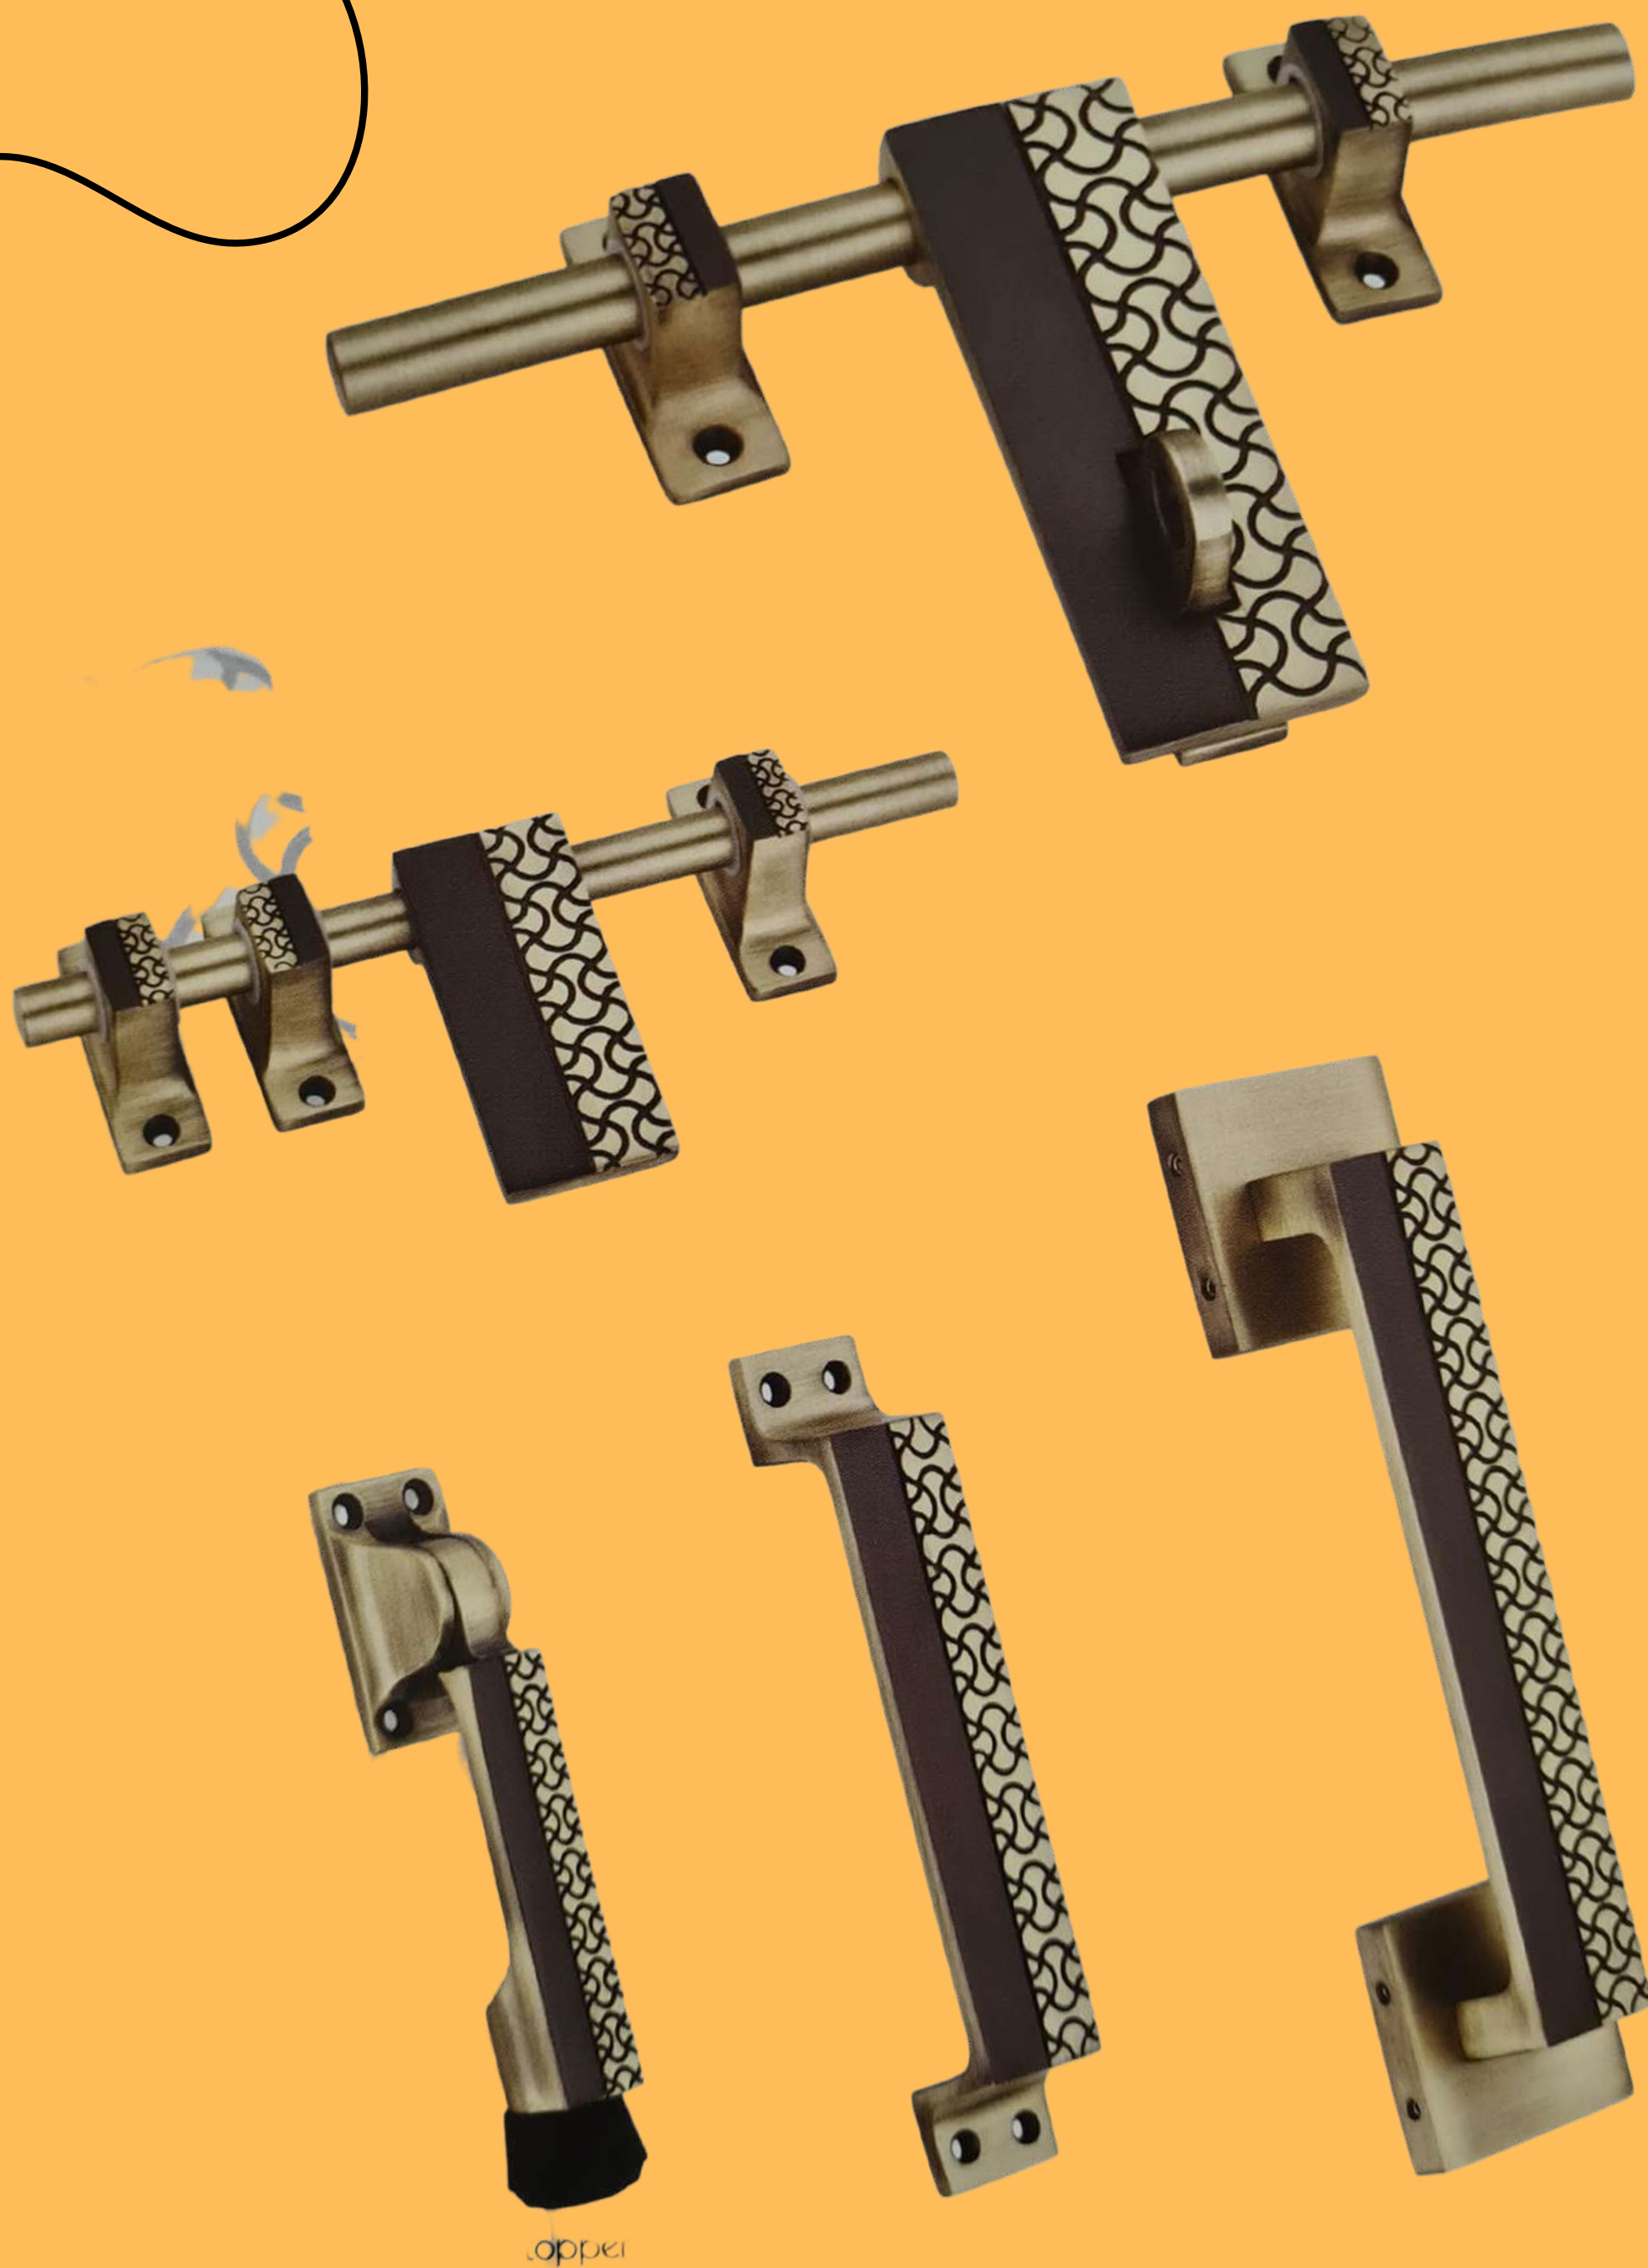

Nivea Aldrop Antq

ALDROP 10"×16MM - 770

12"×16MM - 905

FRONT SCREW HANDLE 6" - 170

PULL HANDLE 8" - 460

DOOR STOPPER 5" - 205