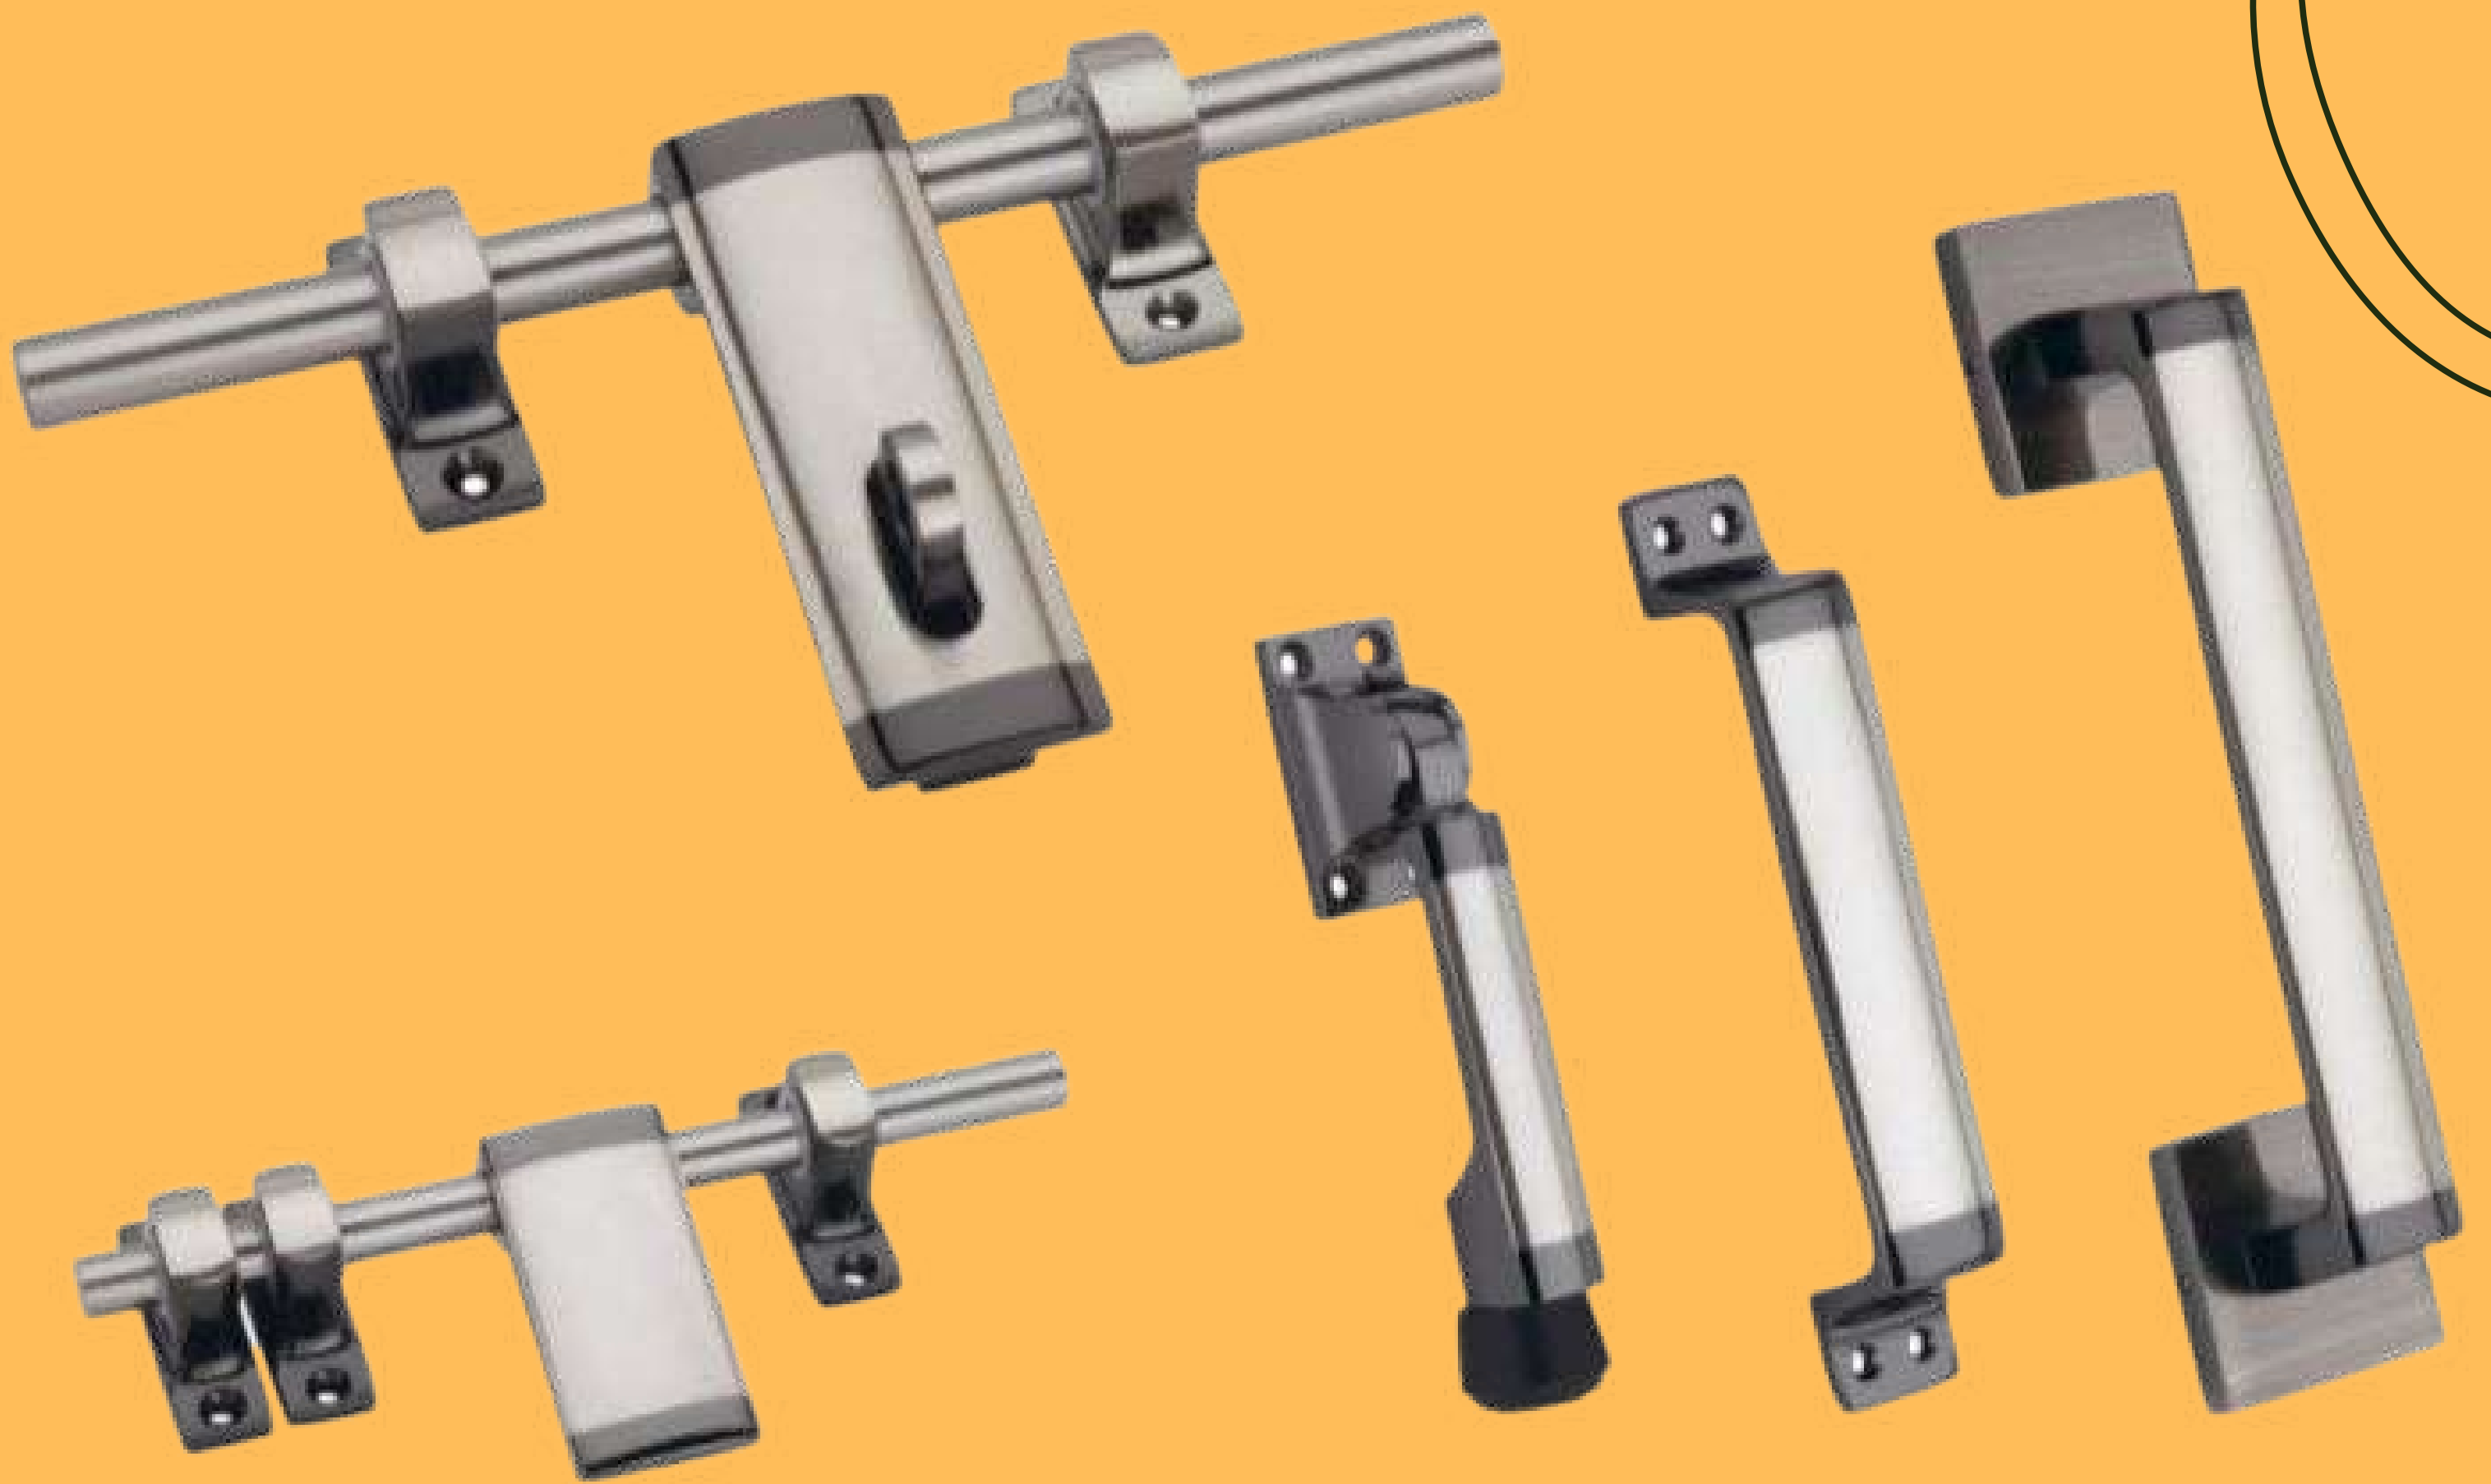

Aalia Aldrop Ab

ALDROP 10"×16MM -

740

12"×16MM -

880

FRONT SCREW HANDLE 6" - 145

PULL HANDLE 8" -

380

DOOR STOPPER 5" -

205

Cave Aldrop B/S

ALDROP 10"×16MM -

750

12"×16MM -

890

FRONT SCREW HANDLE 6" -