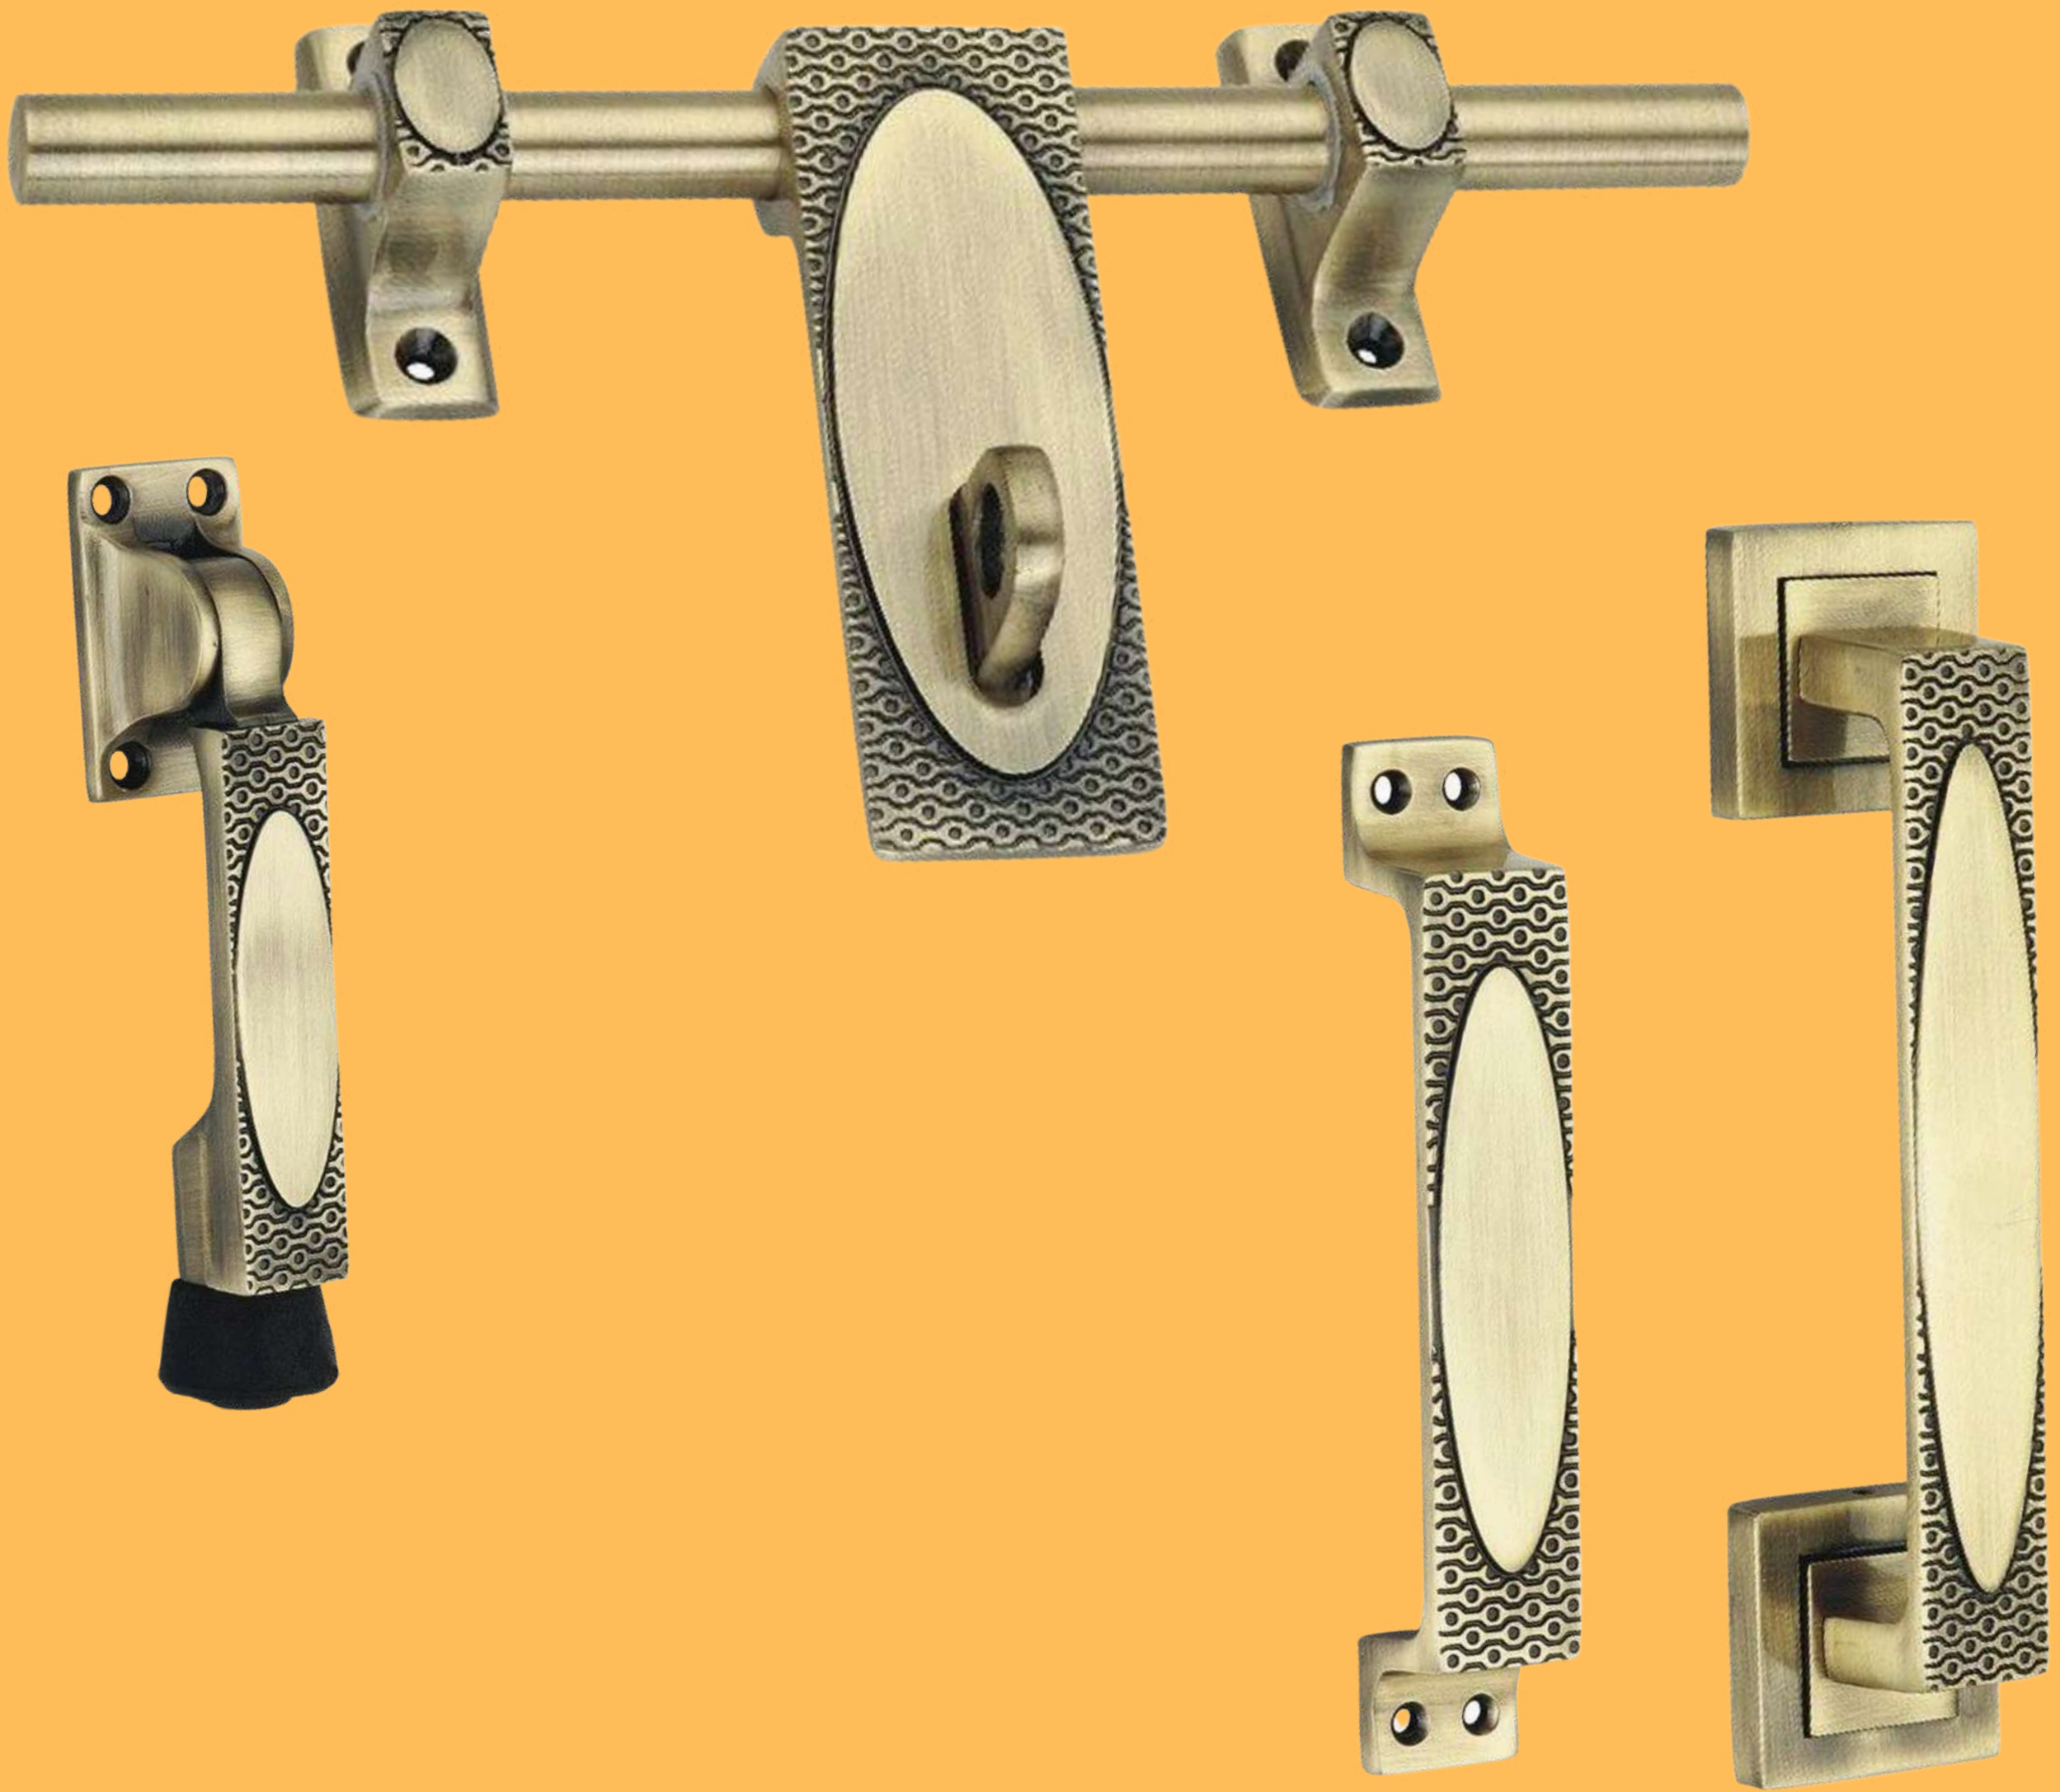

12"×16MM -

870

FRONT SCREW HANDLE 6" -

126

PULL HANDLE 8" -

357

DOOR STOPPER 5" -

200

Aalia Aldrop Ab

ALDROP 10"×16MM -

740

12"×16MM -

880

FRONT SCREW HANDLE 6" - 145

PULL HANDLE 8" -

380