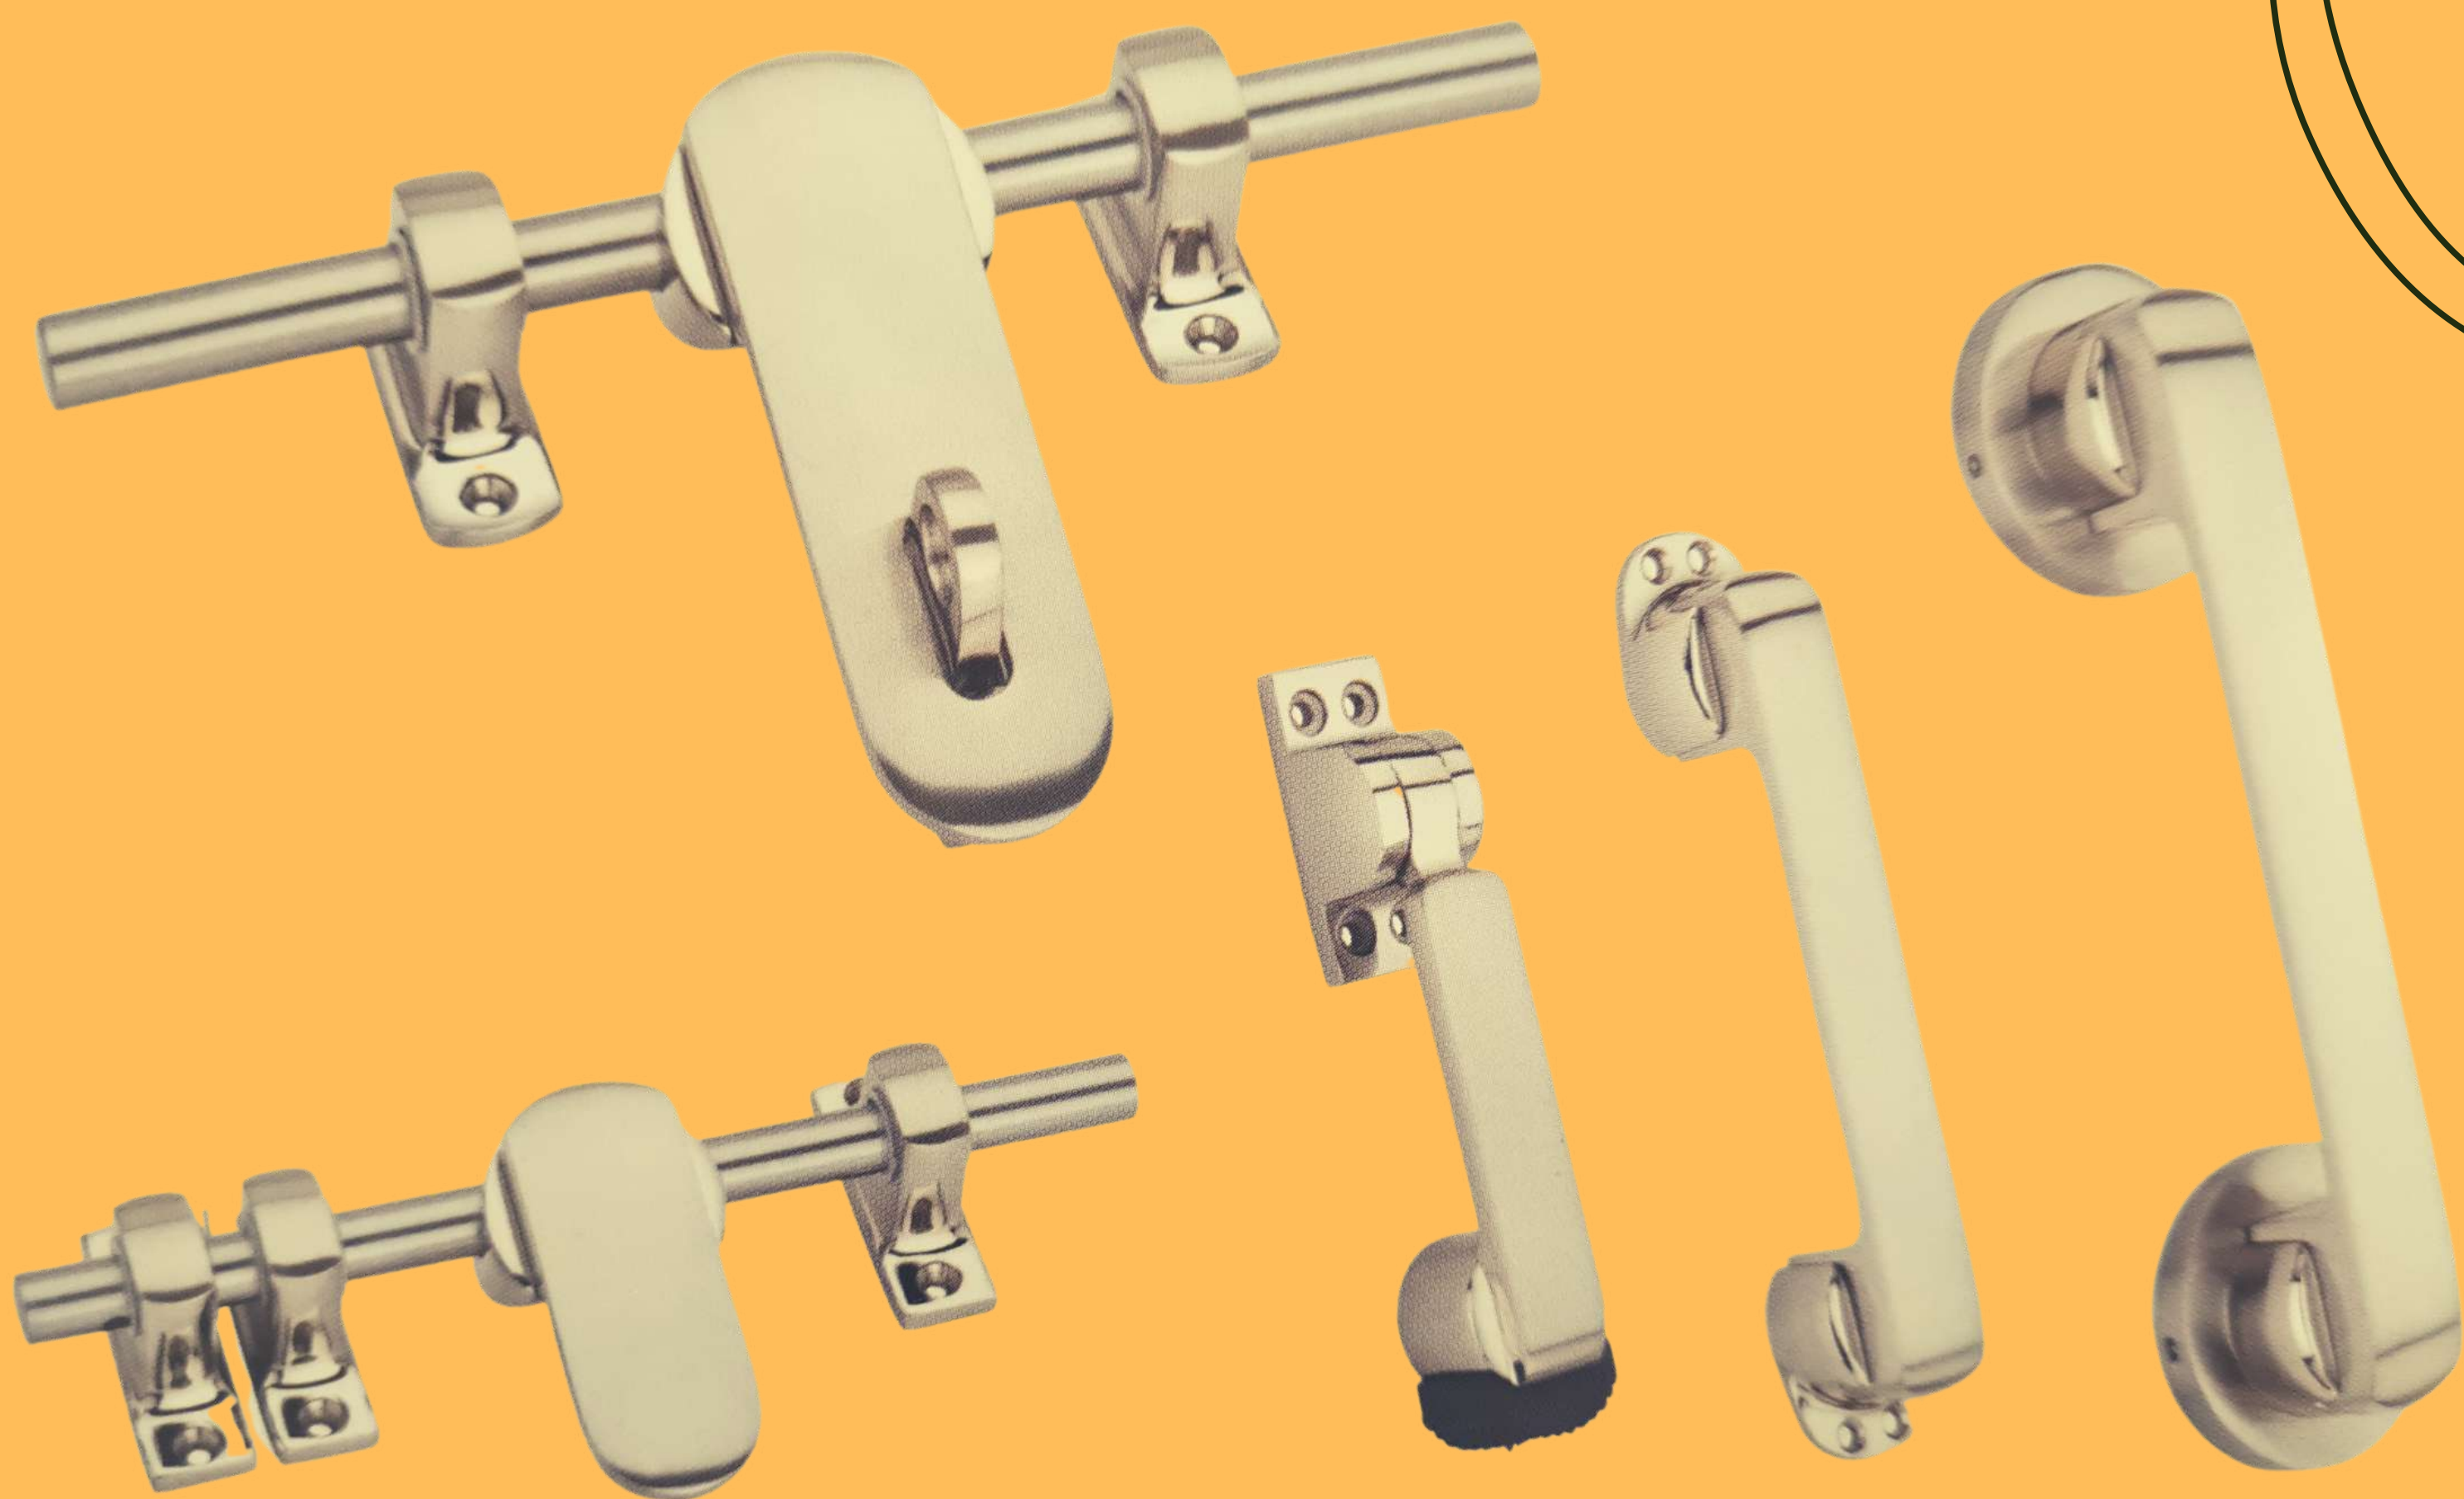

Pearl Aldrop Ab/Black

ALDROP 10"×16MM -

885

12"×16MM -

1015

FRONT SCREW HANDLE 6" -

226

PULL HANDLE 8" -

655

DOOR STOPPER 5" -

235