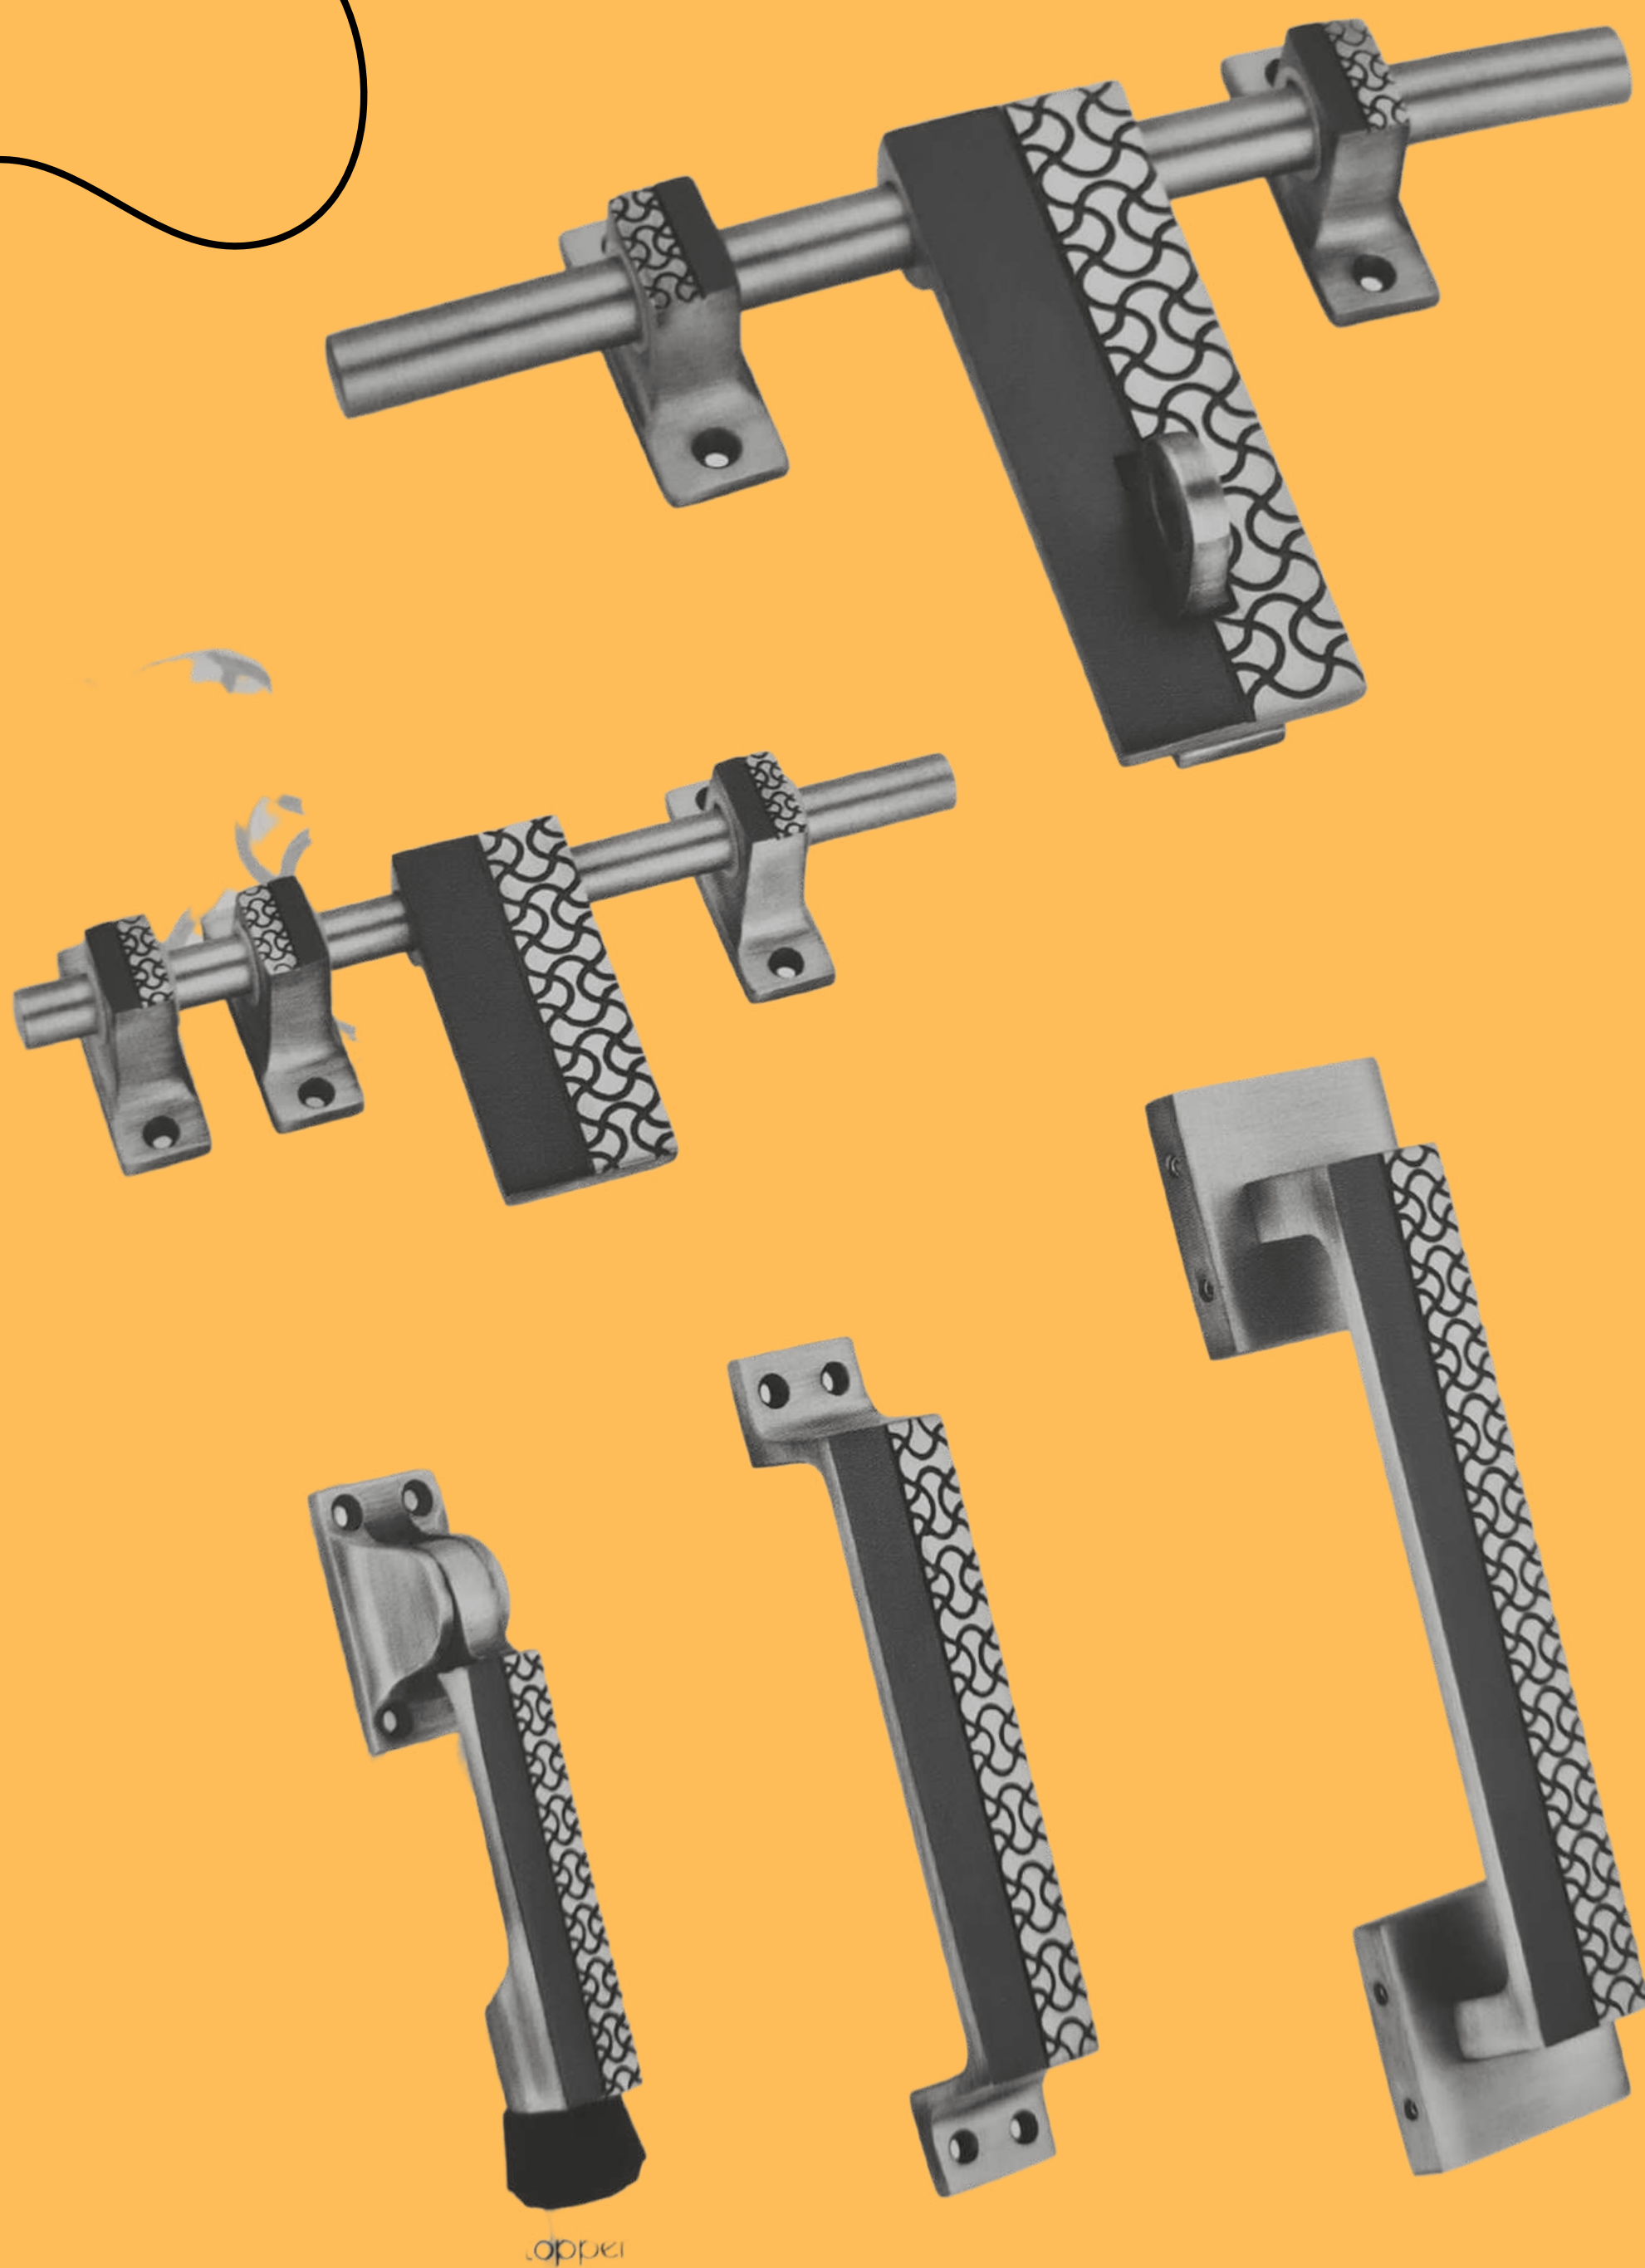

226

PULL HANDLE 8" -

655

DOOR STOPPER 5" -

235

Nivea Aldrop Antq

ALDROP 10"×16MM - 770

12"×16MM - 905

FRONT SCREW HANDLE 6" - 170

PULL HANDLE 8" - 460

DOOR STOPPER 5" - 205

Nivea Aldrop Black Silver

ALDROP 10"×16MM -	805
12"×16MM -	950
FRONT SCREW HANDLE 6" -	180
PULL HANDLE 8" -	480
DOOR STOPPER 5" -	220