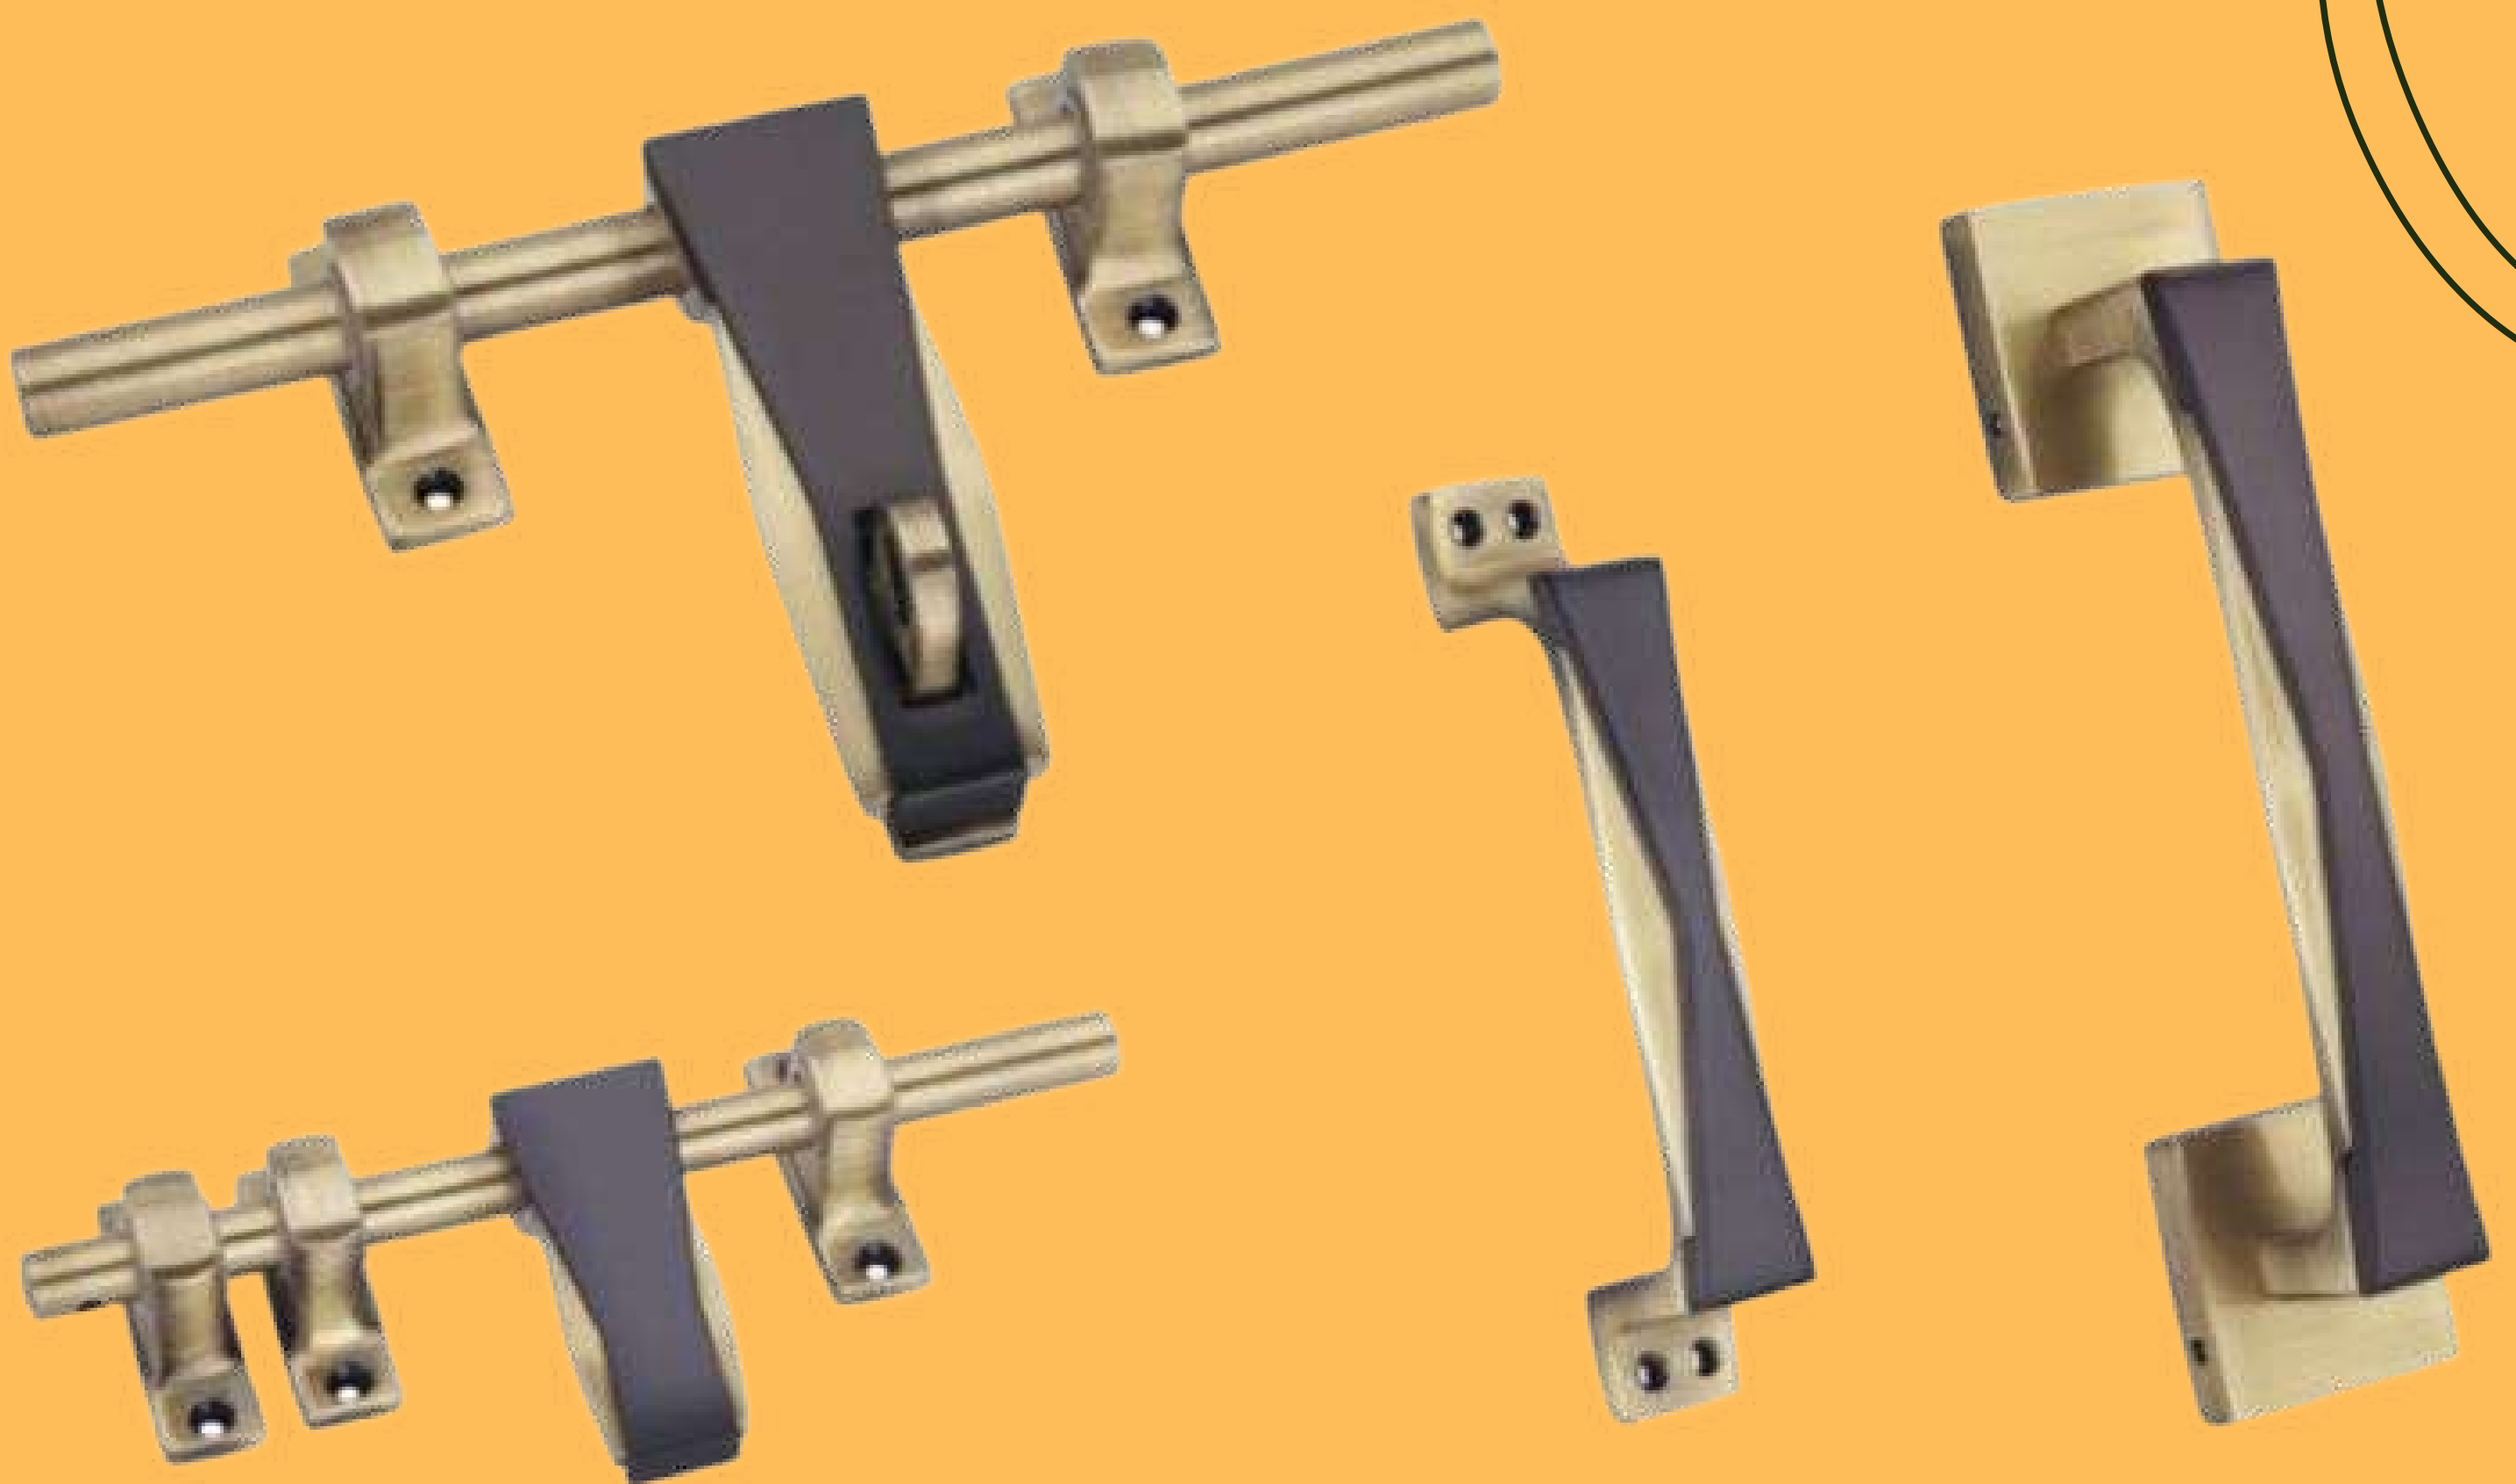

Kerry Aldrop Antq Black & Black Silver

ALDROP 10"×16MM -	790
12"×16MM -	925

FRONT SCREW HANDLE 6" -	226

PULL HANDLE 8" -	522

DOOR STOPPER 5" -	205