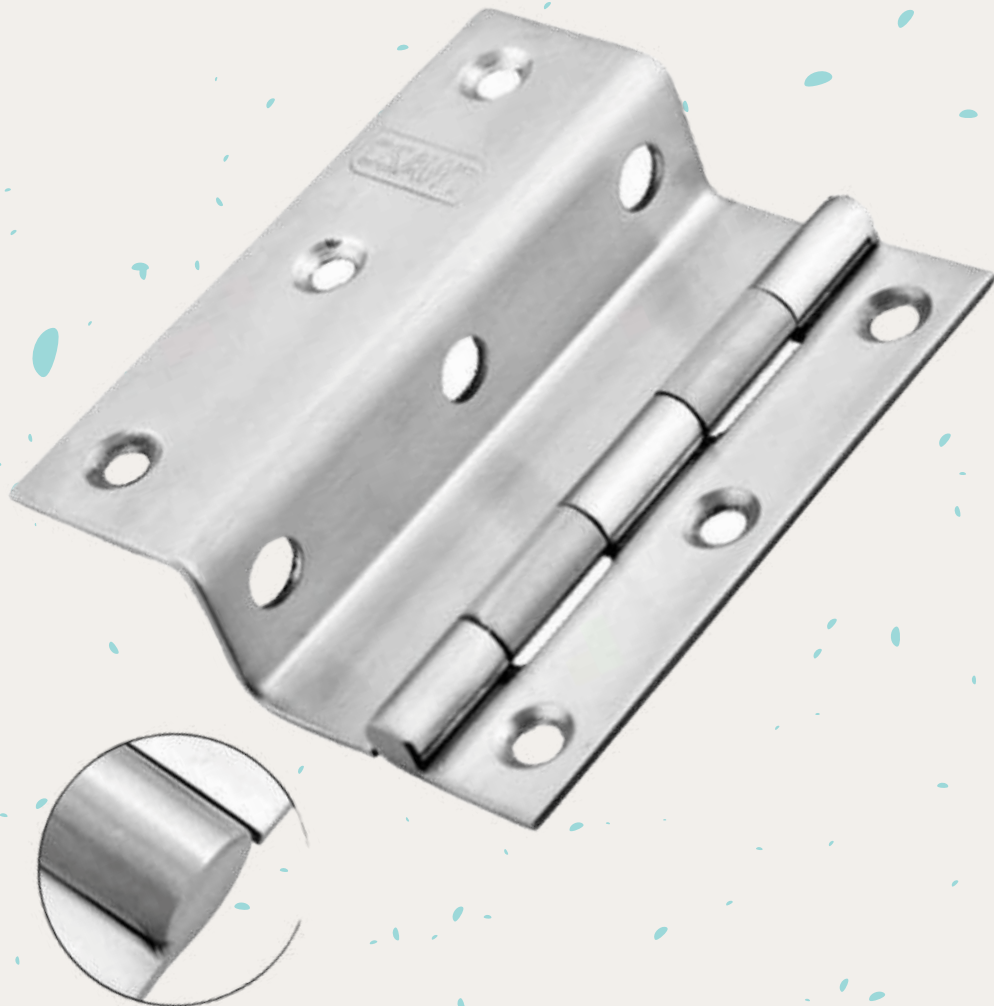

HINGES

SS L HINGES

Normal 6MM - 48 | 12MM - 50 | 19MM - 52

Locking 6MM - 52 | 12MM - 54 | 19MM - 56