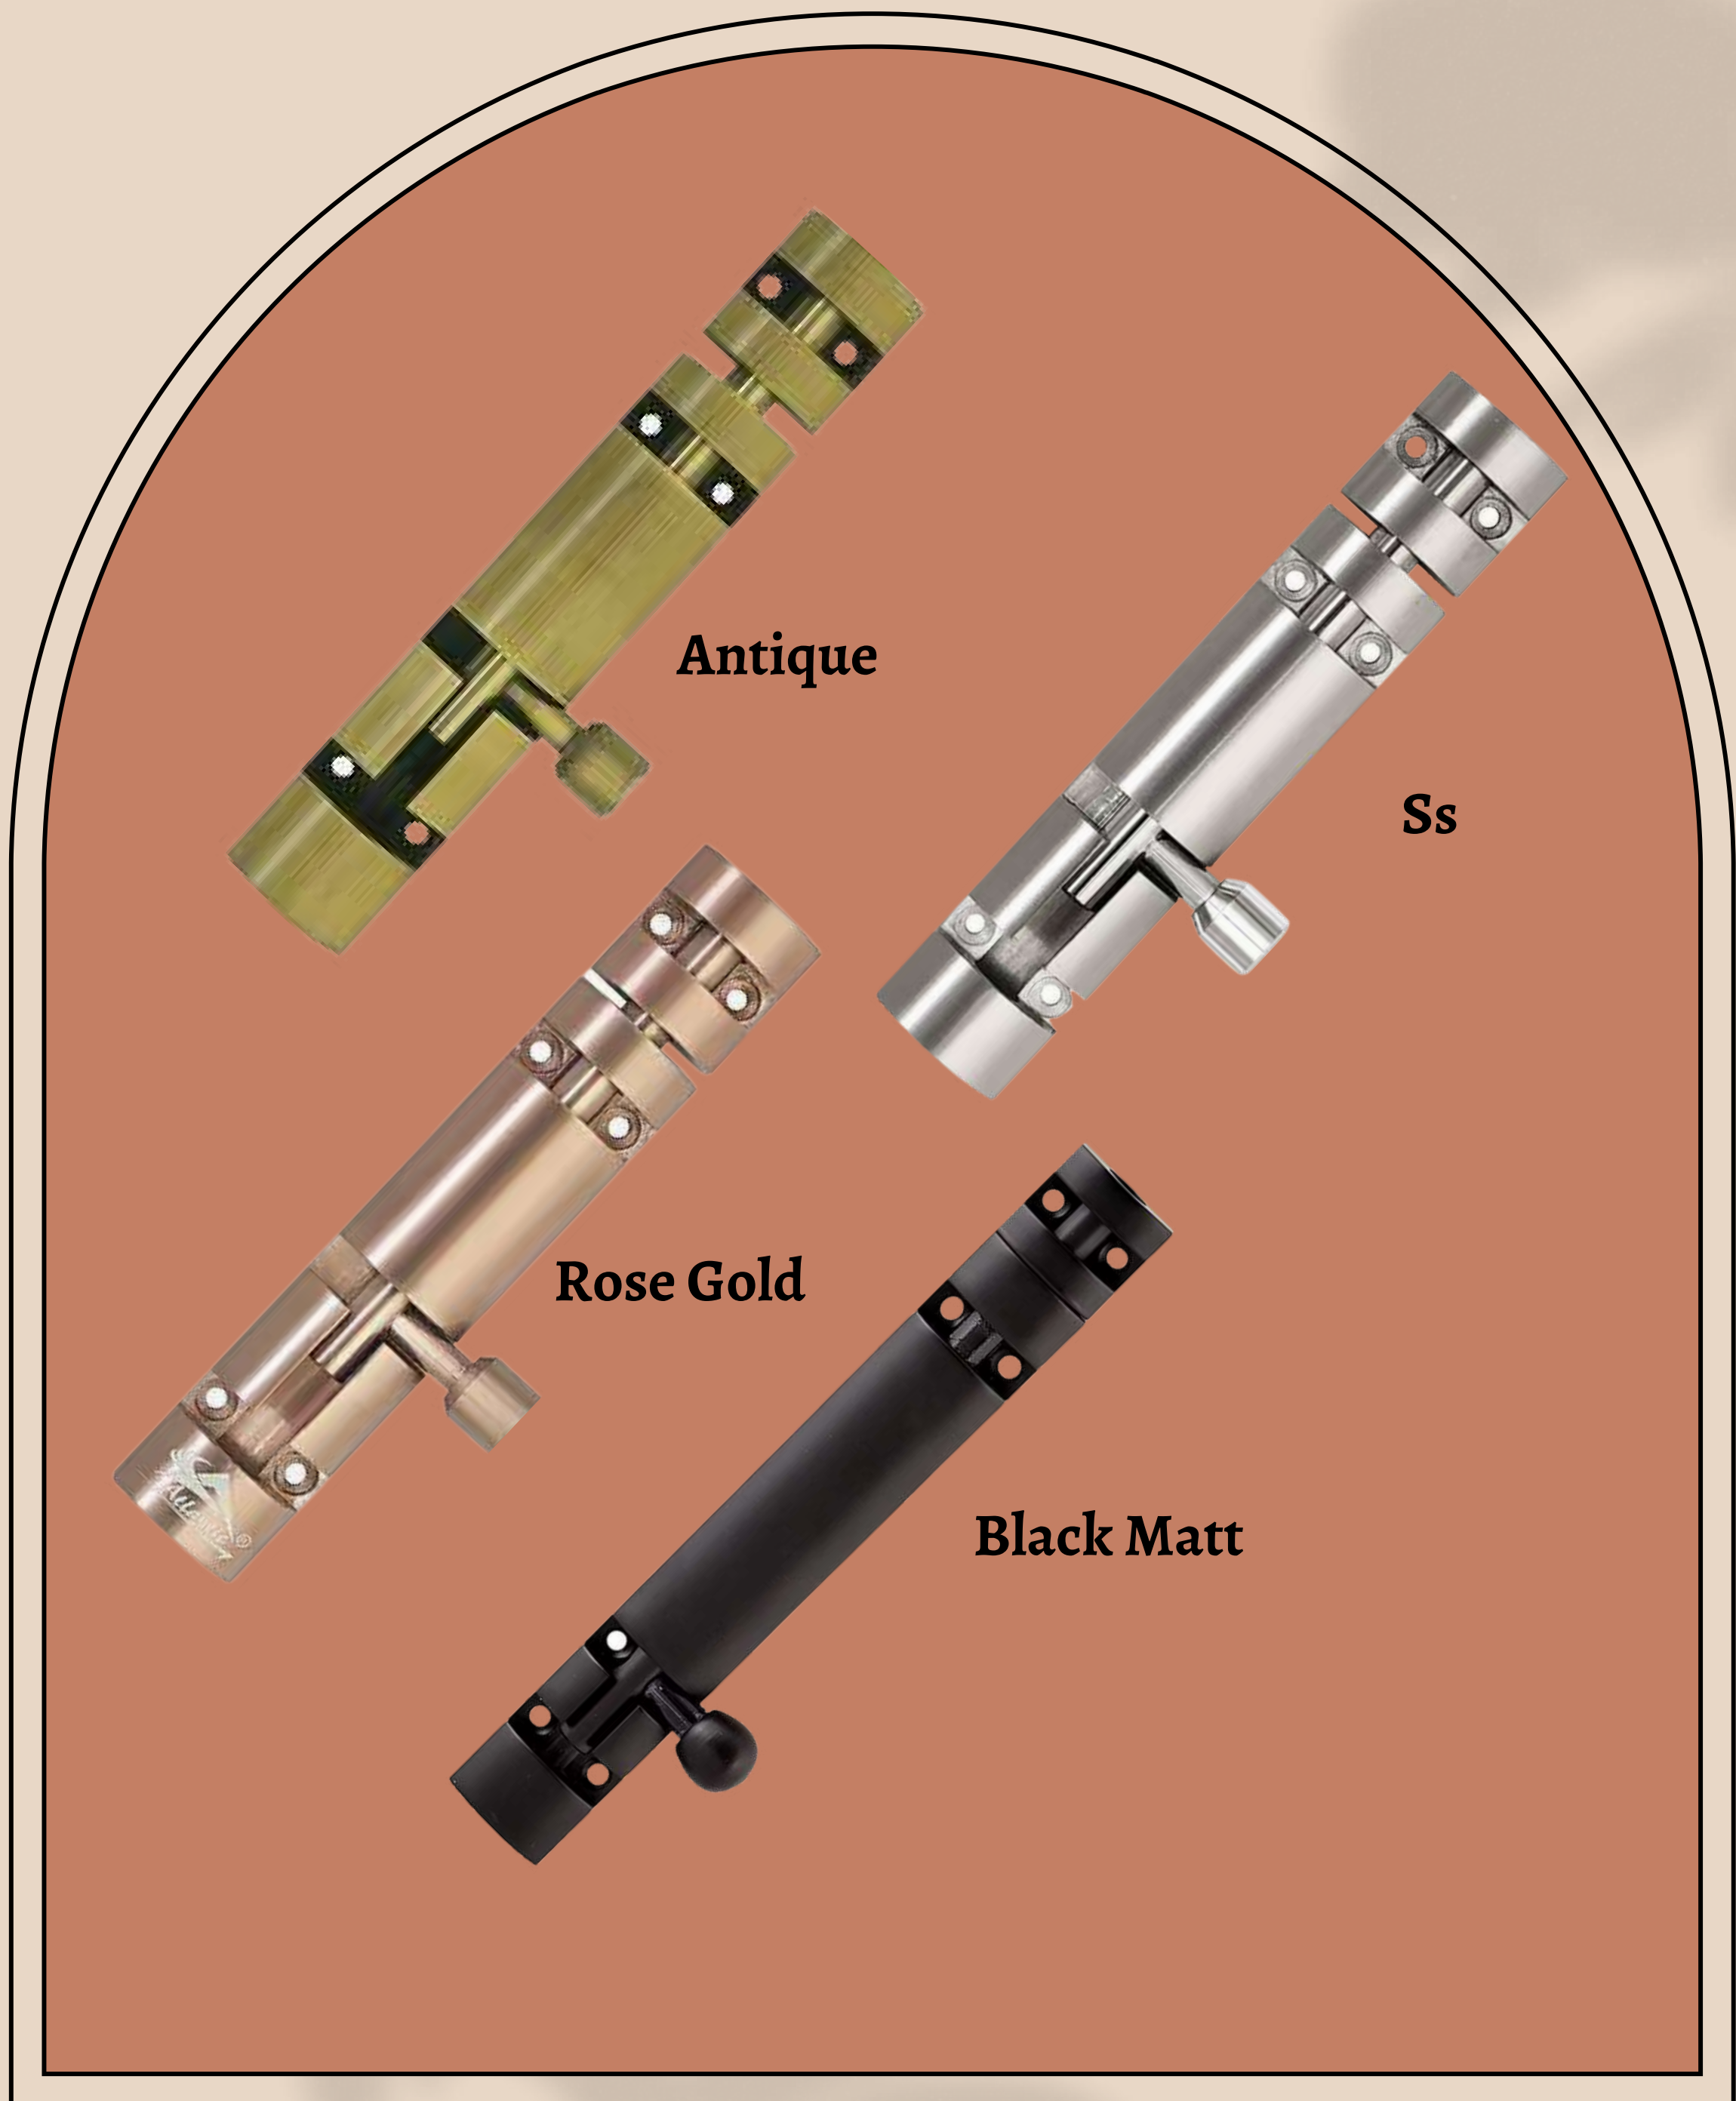

TOWER BOLT

StavvyA[®]
Making Life Simple

TOWER BOLT

SS TOWER BOLT

SIZE : 3" TO 12" - 18Per Inch

TOWER BOLT

ZAYLO ALU TOWER BOLT

SIZE :

Ss 4" to 12" - 28 Per inch

Antq 4" to 12" - 32 Per inch

Rosegold 4" to 8" - 34 Per inch

Black Matt 4" to 8" - 34 Per inch

TOWER BOLT

10MM ALU TOWER BOLT

Ss 4" TO 12" - 28 Per inch

Antq 4" To 12" - 32 Per inch

TOWER BOLT

ROYAL ALU TOWER BOLT

SS 4" TO 8" - 28 Per inch

Antq 4" To 8" - 32 Per inch

TOWER BOLT

FLOWER ALU TOWER BOLT

Ss : 4" TO 8" - 28 Per inch

Antq 4" To 8" - 32 Per inch

TOWER BOLT

OVAL ALU TOWER BOLT
Ss 4" TO 8" - 32 Per inch
Antq 4 " To 8 " - 36 Per inch

TOWER BOLT

HALF ROUND TOWER BOLT
SIZE : 4" TO 8" - 22 Per inch

TOWER BOLT

ROYAL TOWER BOLT
SIZE : 4" TO 8" - 22 Per inch