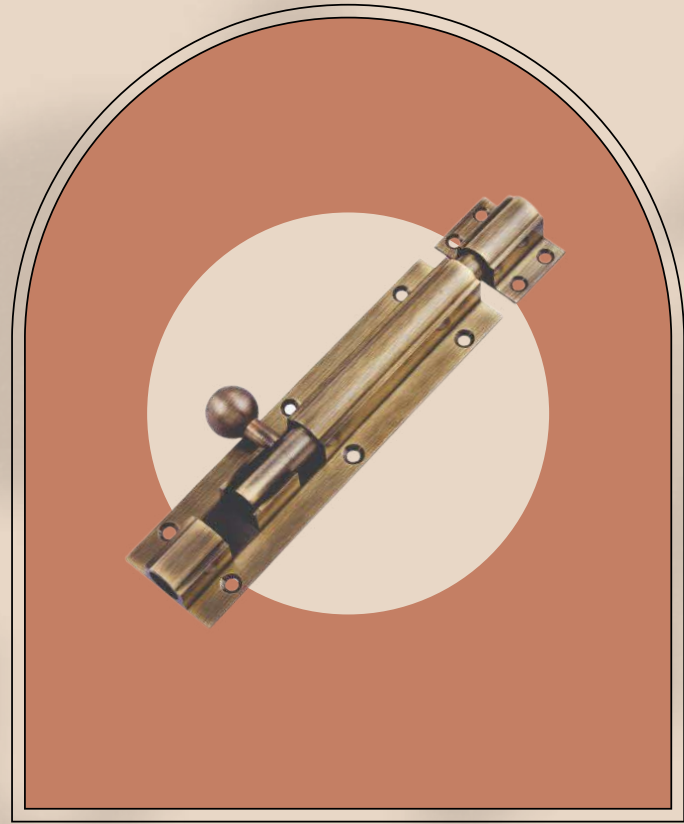

TOWER BOLT

StavvyA[®]
Making Life Simple

TOWER BOLT

SS TOWER BOLT

SIZE : 3" TO 12" - 18Per Inch

TOWER BOLT

ZAYLO ALU TOWER BOLT

SIZE :

Ss 4" to 12" - 28 Per inch

Antq 4" to 12" - 32 Per inch

Rosegold 4" to 8" - 34 Per inch

Black Matt 4" to 8" - 34 Per inch

TOWER BOLT

10MM ALU TOWER BOLT

Ss 4" TO 12" - 28 Per inch

Antq 4" To 12" - 32 Per inch

TOWER BOLT

ROYAL ALU TOWER BOLT

SS 4" TO 8" - 28 Per inch

Antq 4" To 8" - 32 Per inch

TOWER BOLT

FLOWER ALU TOWER BOLT

Ss : 4" TO 8" - 28 Per inch

Antq 4" To 8" - 32 Per inch

TOWER BOLT

L Marble TOWER BOLT

Ss 4" TO 8" - 24 Per inch

Brass 4" To 8" - 58 Per inch

Marketed By:

HARDWARE POINT

info@stavyaworld.com