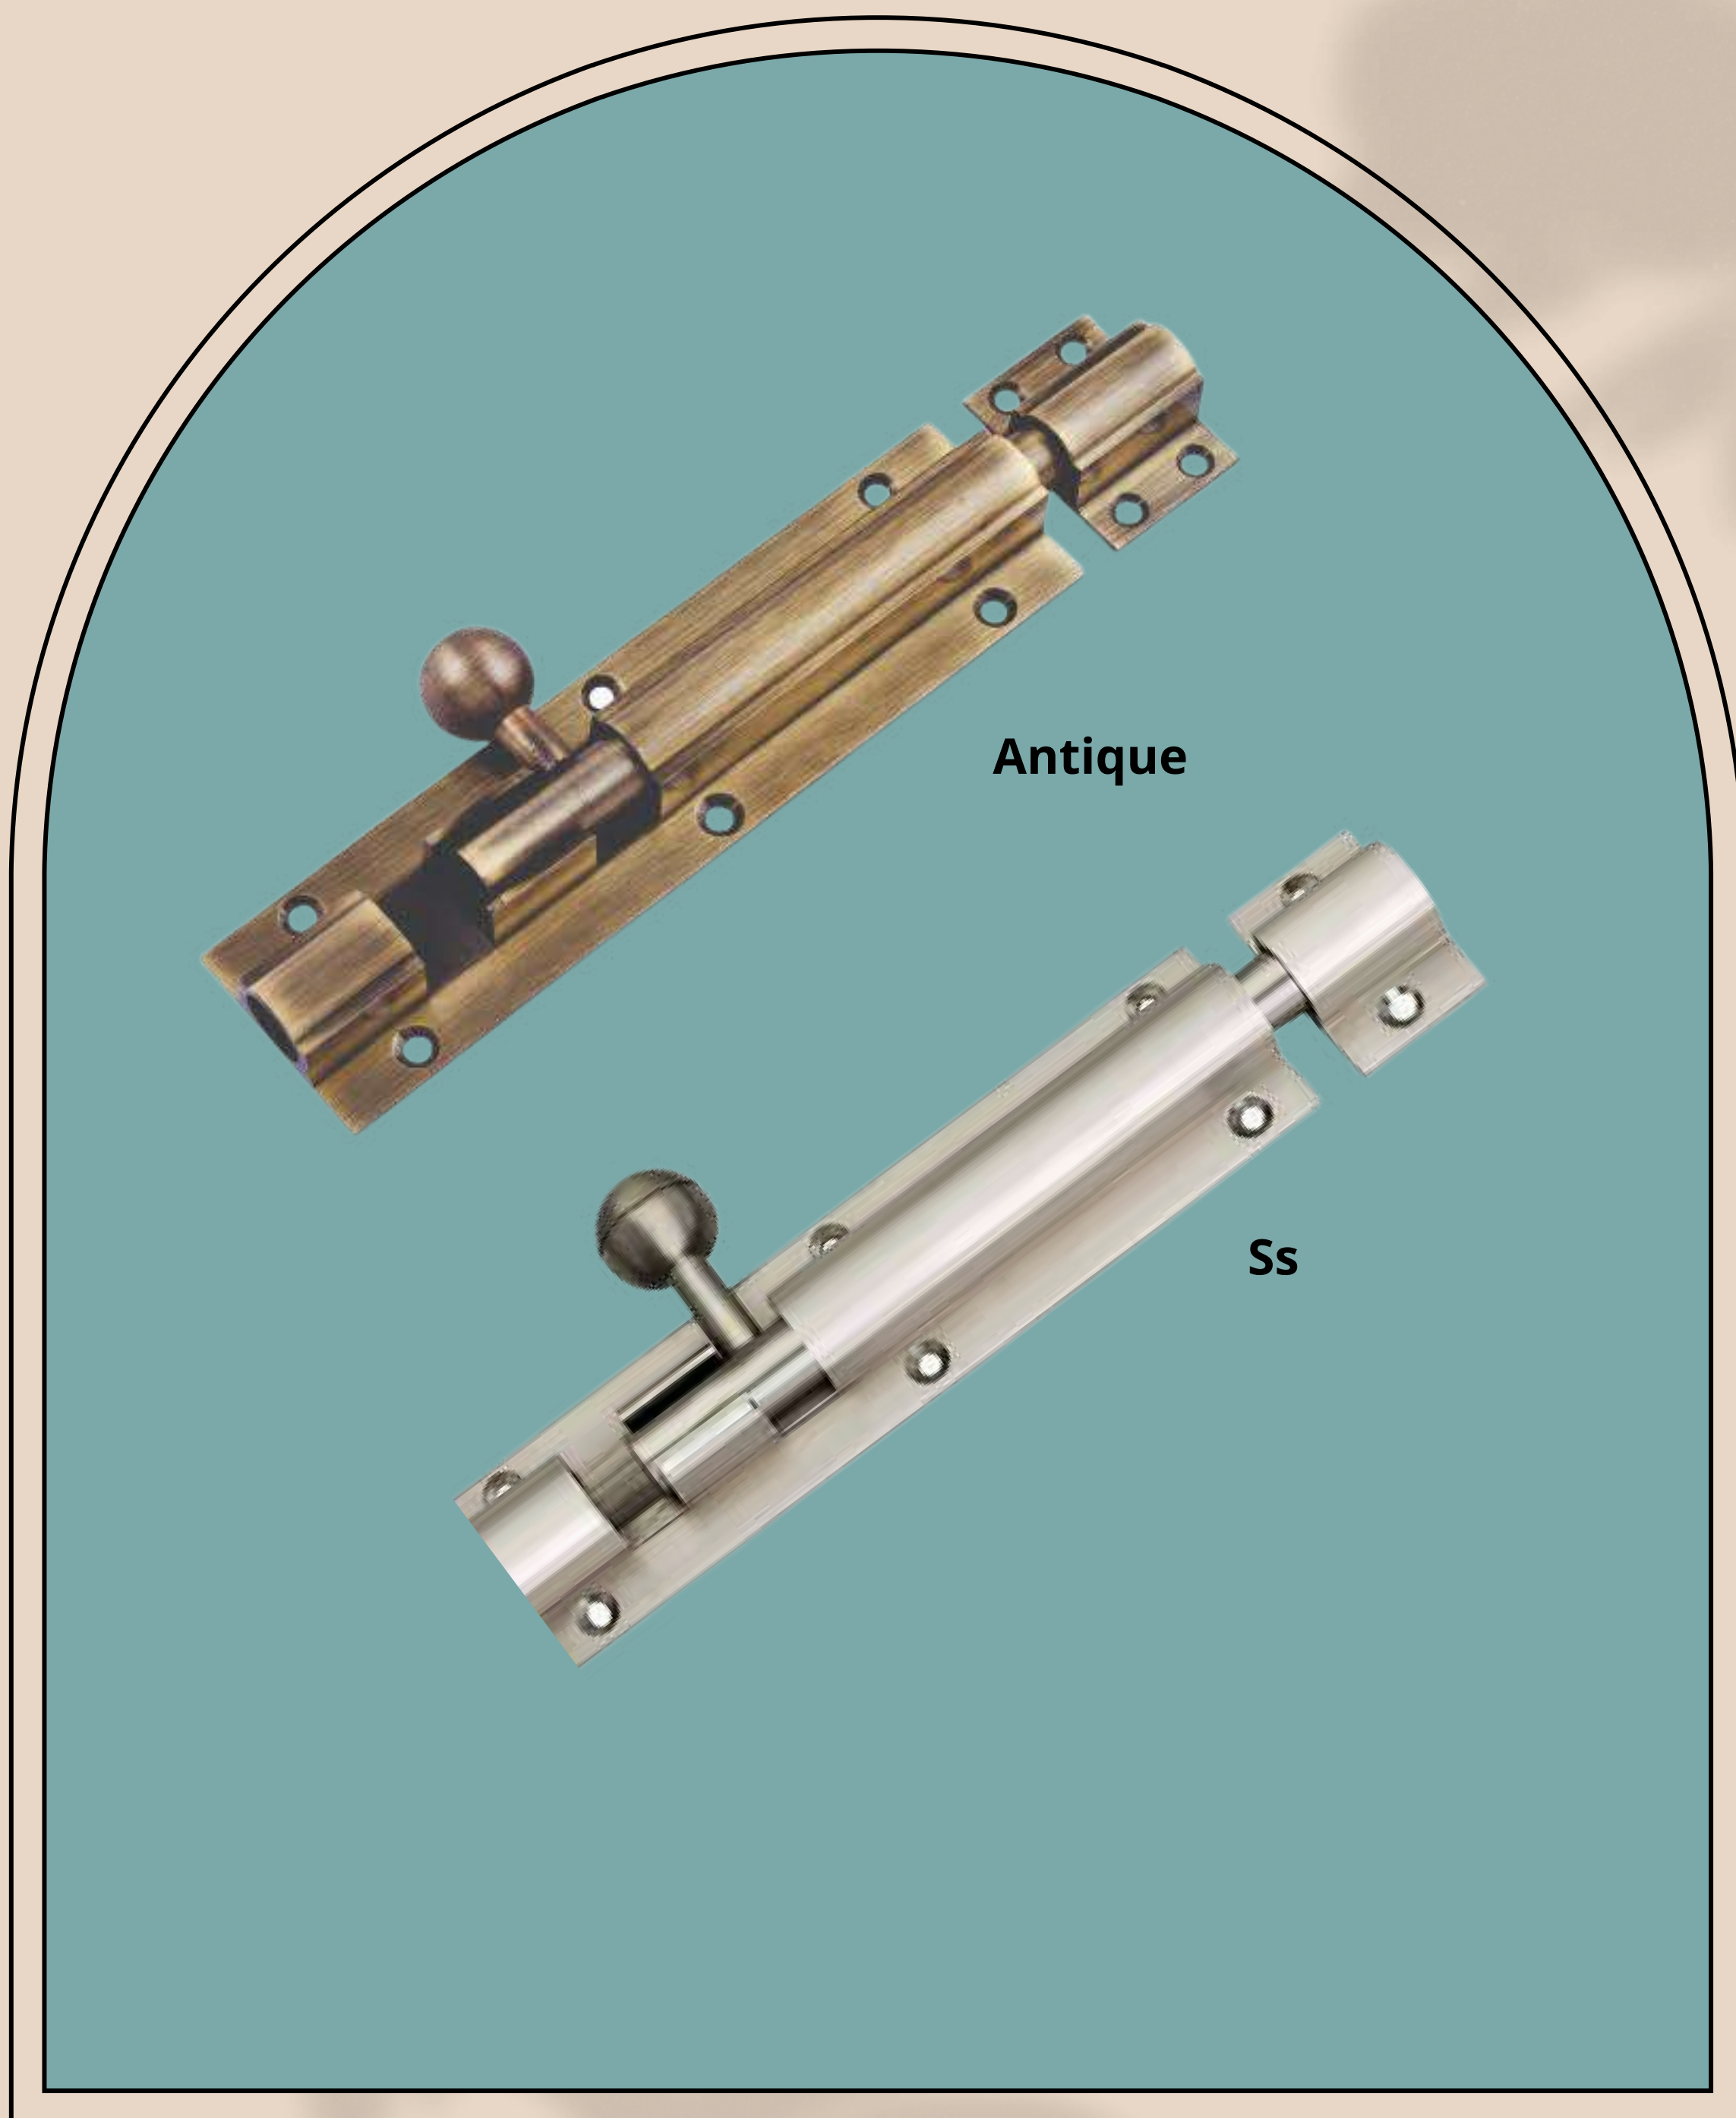

TOWER BOLT

StavvyA[®]
Making Life Simple

TOWER BOLT

SS TOWER BOLT

SIZE : 3" TO 12" - 18Per Inch

TOWER BOLT

ZAYLO ALU TOWER BOLT

SIZE :

Ss 4" to 12" - 28 Per inch

Antq 4" to 12" - 32 Per inch

Rosegold 4" to 8" - 34 Per inch

Black Matt 4" to 8" - 34 Per inch

TOWER BOLT

10MM ALU TOWER BOLT

Ss 4" TO 12" - 28 Per inch

Antq 4" To 12" - 32 Per inch

TOWER BOLT

ROYAL ALU TOWER BOLT

SS 4" TO 8" - 28 Per inch

Antq 4" To 8" - 32 Per inch

TOWER BOLT

FLOWER ALU TOWER BOLT

Ss : 4" TO 8" - 28 Per inch

Antq 4" To 8" - 32 Per inch

TOWER BOLT

OVAL ALU TOWER BOLT
Ss 4" TO 8" - 32 Per inch
Antq 4 " To 8 " - 36 Per inch

TOWER BOLT

HALF ROUND TOWER BOLT
SIZE : 4" TO 8" - 22 Per inch

TOWER BOLT

ROYAL TOWER BOLT
SIZE : 4" TO 8" - 22 Per inch