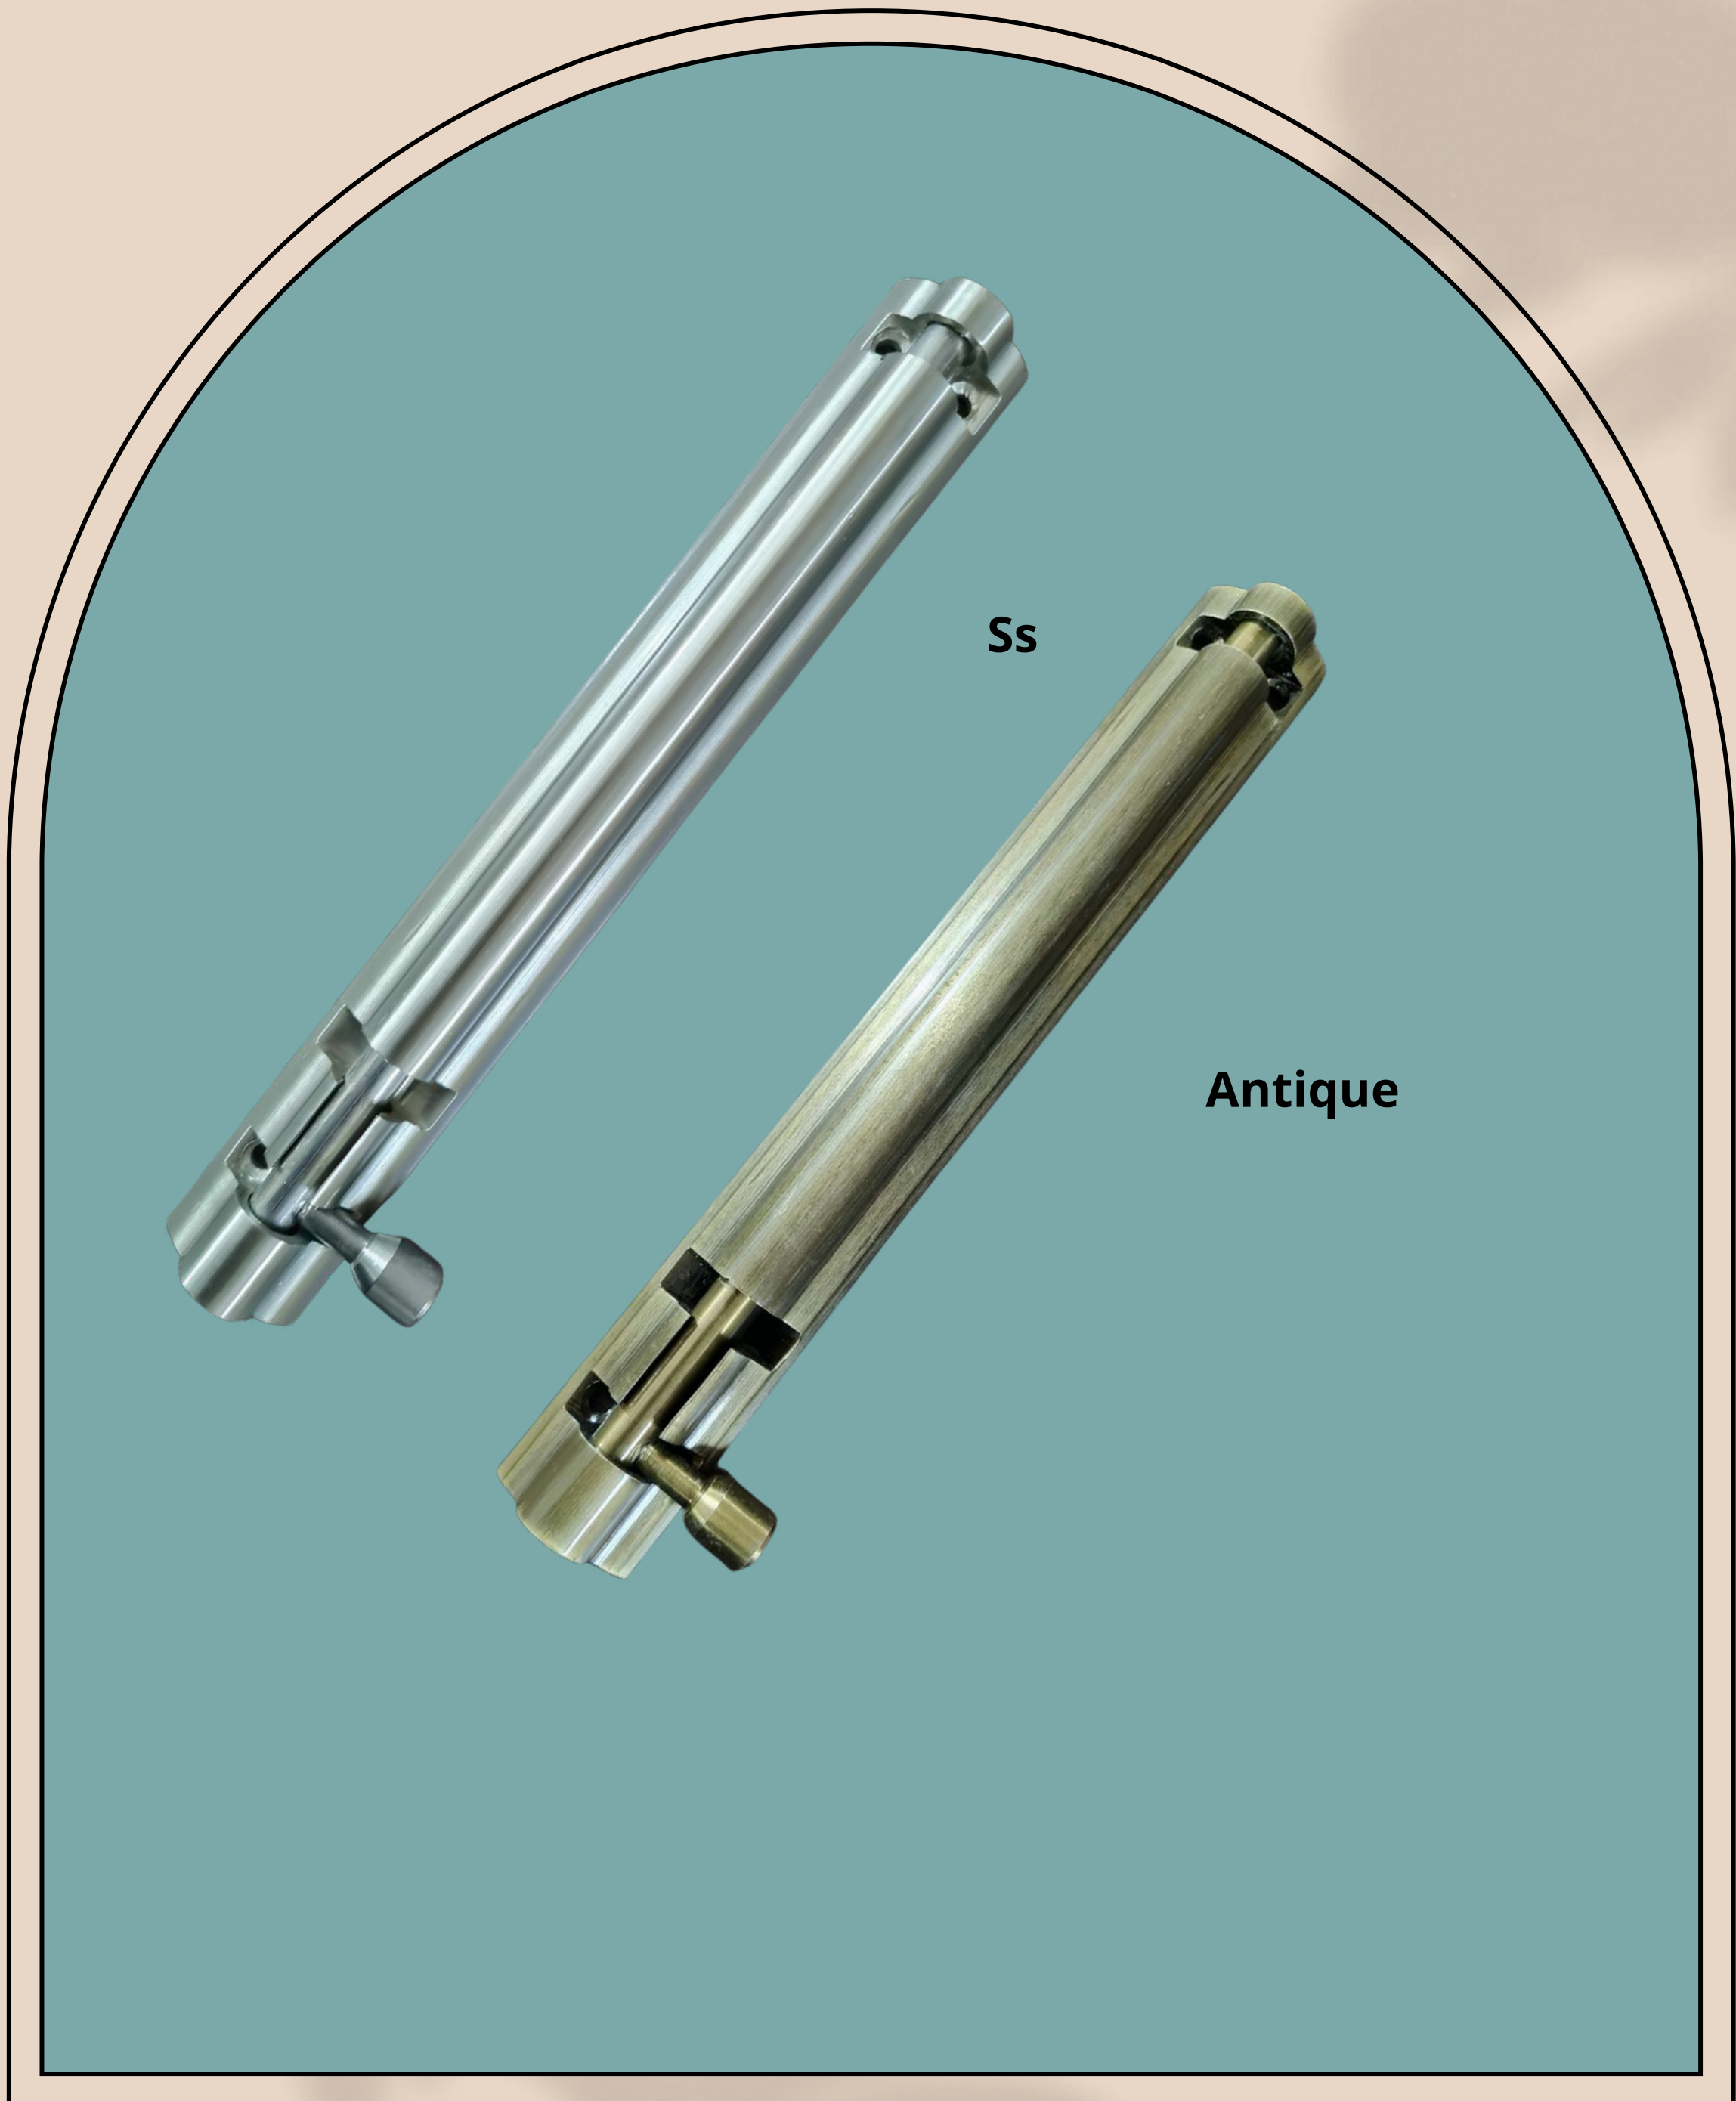

Ss 4" to 12" - 28 Per inch

Antq 4" to 12" - 32 Per inch

Rosegold 4" to 8" - 34 Per inch

Black Matt 4" to 8" - 34 Per inch

TOWER BOLT

10MM ALU TOWER BOLT

Ss 4" TO 12" - 28 Per inch

Antq 4" To 12" - 32 Per inch

TOWER BOLT

ROYAL ALU TOWER BOLT

SS 4" TO 8" - 28 Per inch

Antq 4" To 8" - 32 Per inch

TOWER BOLT

FLOWER ALU TOWER BOLT

Ss : 4" TO 8" - 28 Per inch

Antq 4" To 8" - 32 Per inch

TOWER BOLT

OVAL ALU TOWER BOLT
Ss 4" TO 8" - 32 Per inch
Antq 4 " To 8 " - 36 Per inch

TOWER BOLT

HALF ROUND TOWER BOLT
SIZE : 4" TO 8" - 22 Per inch

TOWER BOLT

ROYAL TOWER BOLT
SIZE : 4" TO 8" - 22 Per inch