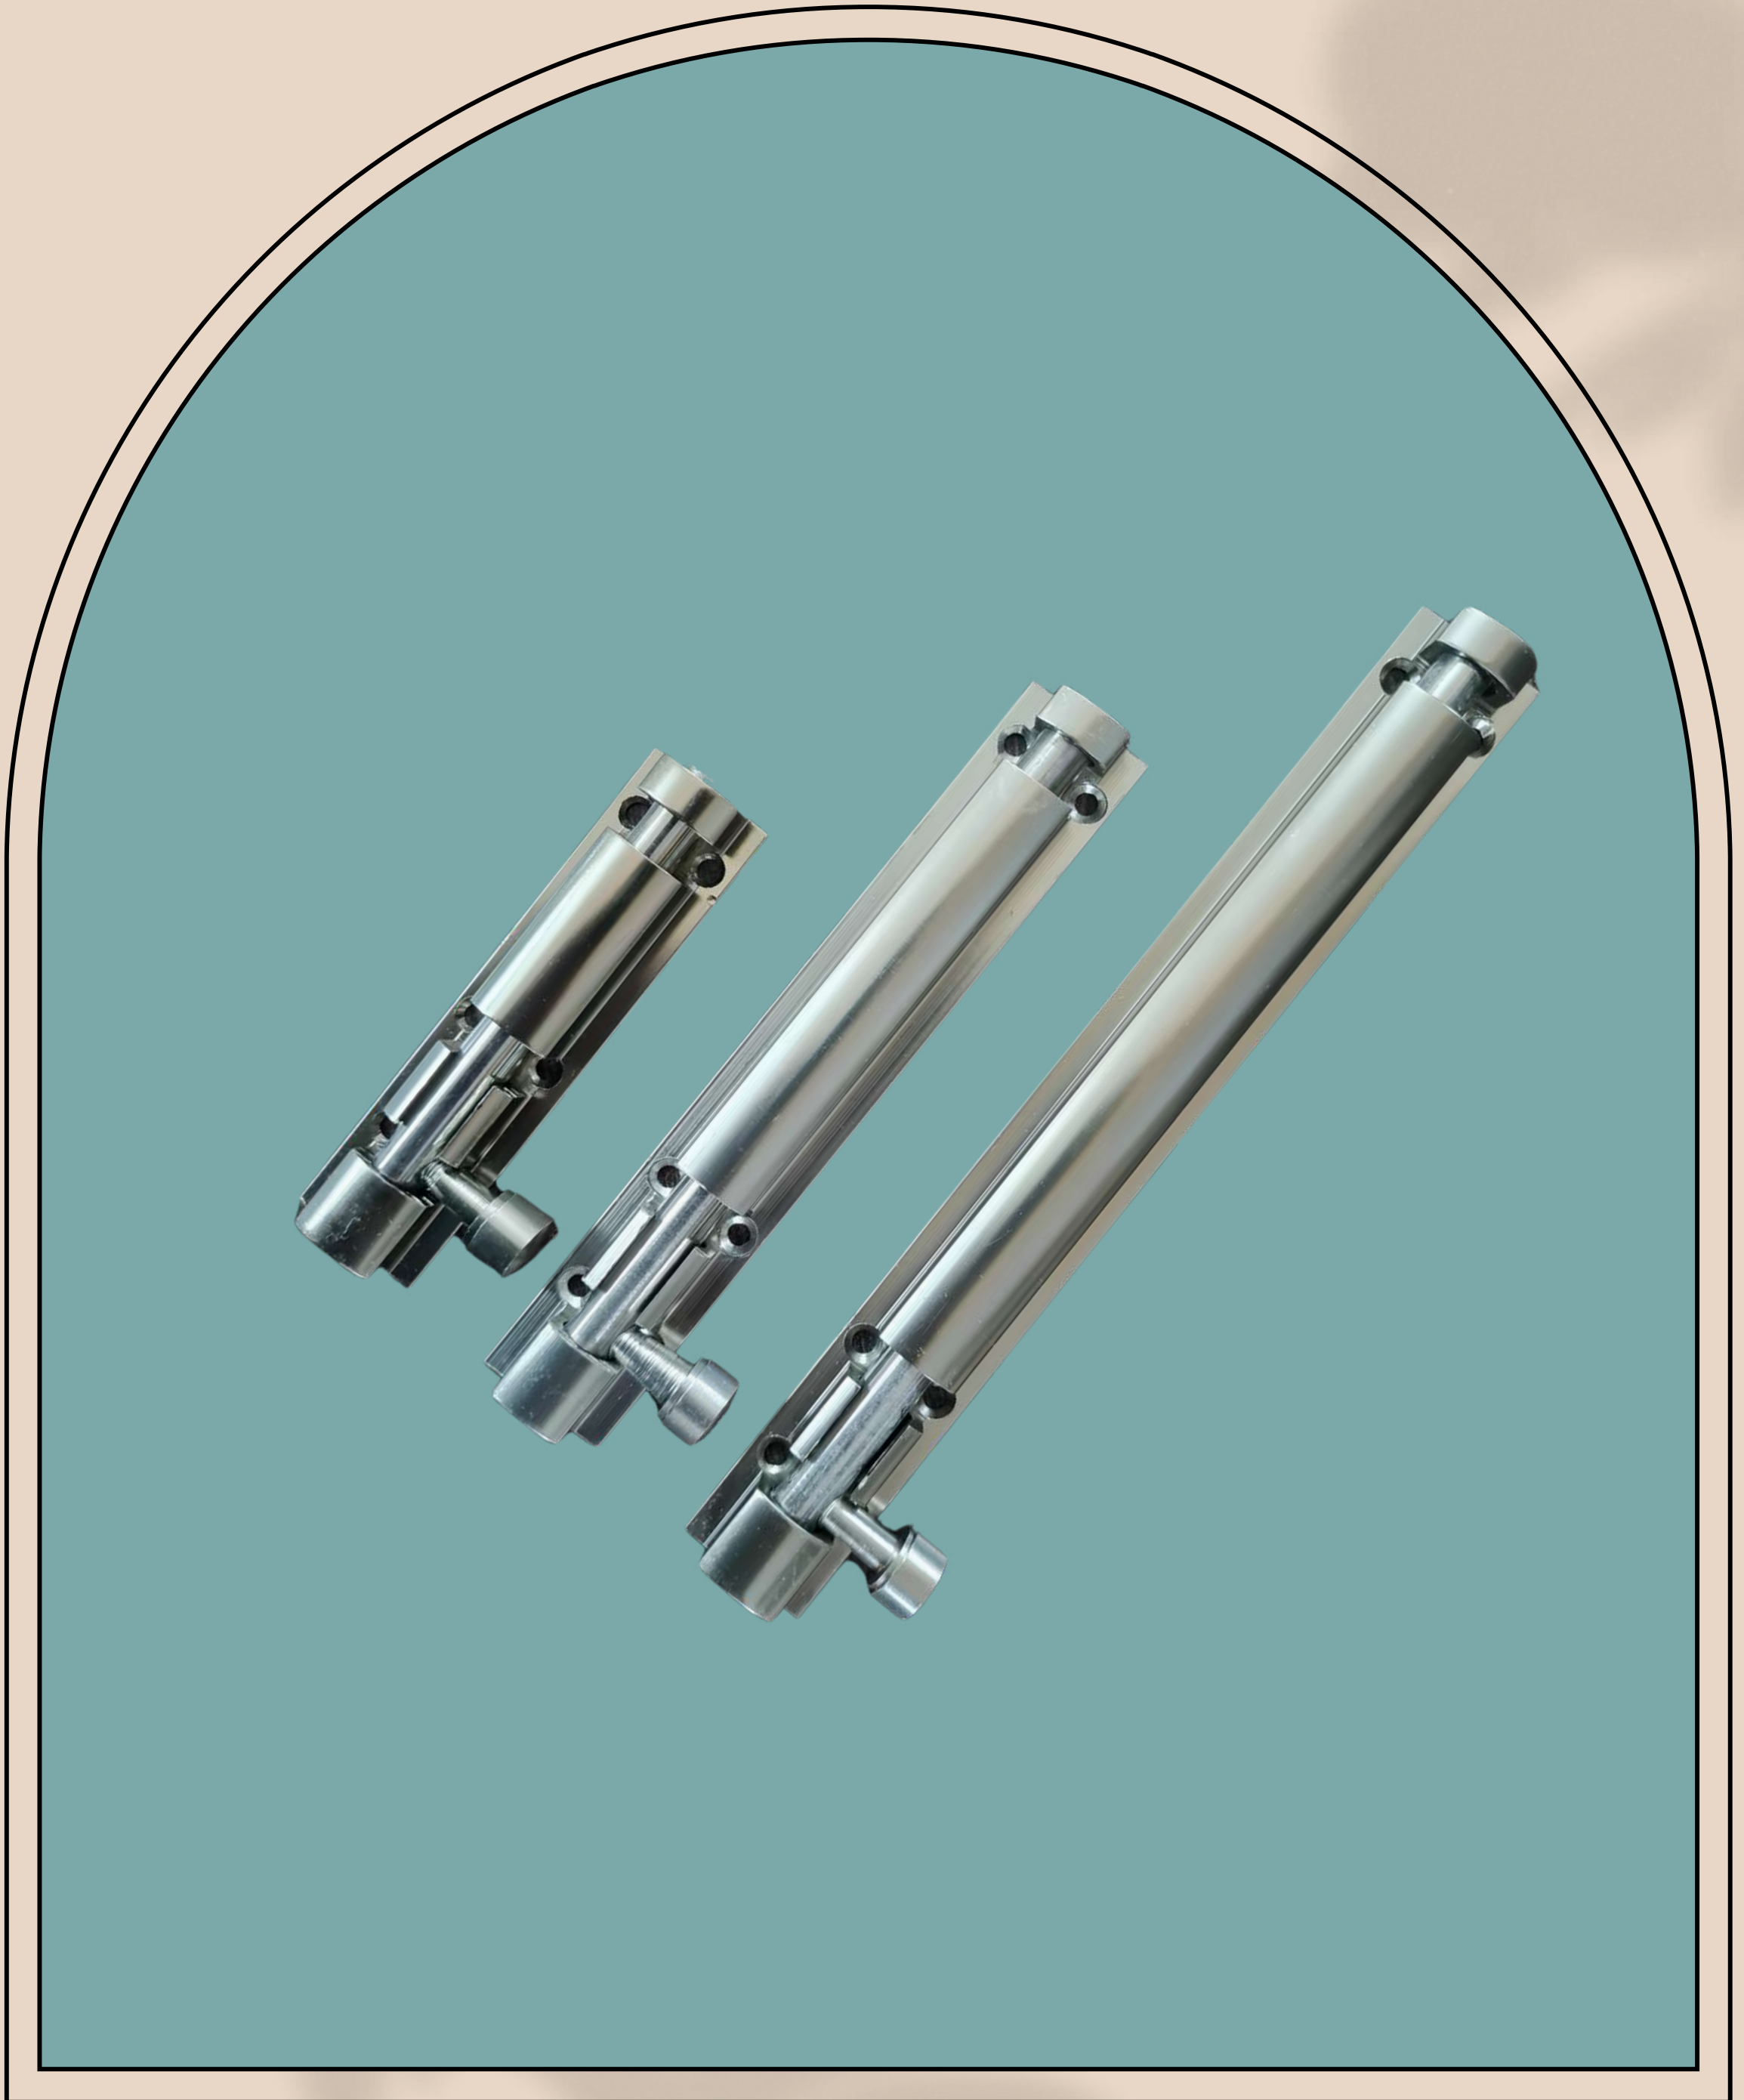

TOWER BOLT

HALF ROUND TOWER BOLT
SIZE : 4" TO 8" - 22 Per inch