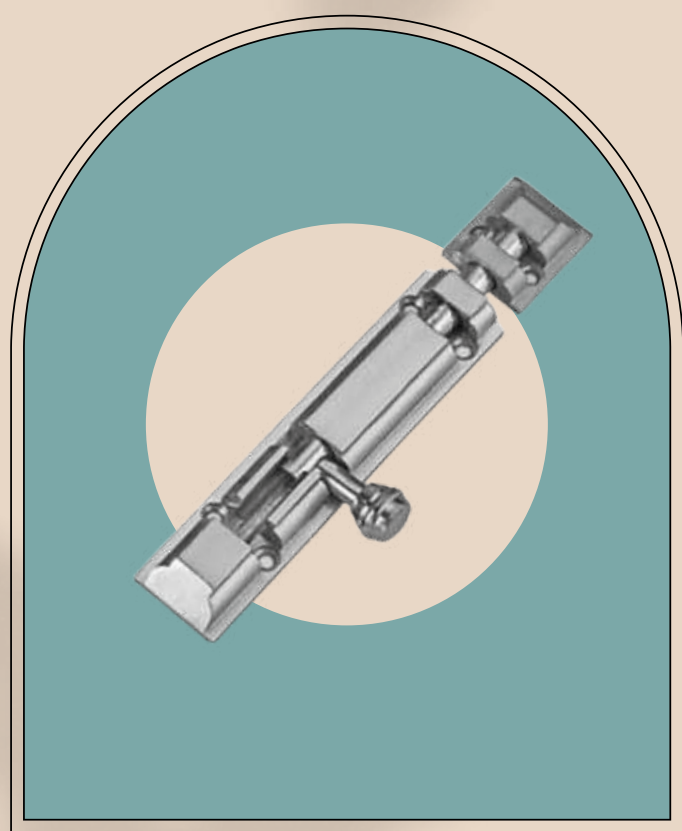

TOWER BOLT

StavvyA[®]
Making Life Simple

TOWER BOLT

SS TOWER BOLT

SIZE : 3" TO 12" - 18Per Inch

TOWER BOLT

ZAYLO ALU TOWER BOLT

SIZE :

Ss 4" to 12" - 28 Per inch

Antq 4" to 12" - 32 Per inch

Rosegold 4" to 8" - 34 Per inch

Black Matt 4" to 8" - 34 Per inch

TOWER BOLT

10MM ALU TOWER BOLT

Ss 4" TO 12" - 28 Per inch

Antq 4" To 12" - 32 Per inch

TOWER BOLT

ROYAL ALU TOWER BOLT

SS 4" TO 8" - 28 Per inch

Antq 4" To 8" - 32 Per inch

TOWER BOLT

FLOWER ALU TOWER BOLT

Ss : 4" TO 8" - 28 Per inch

Antq 4" To 8" - 32 Per inch

TOWER BOLT

OVAL ALU TOWER BOLT
Ss 4" TO 8" - 32 Per inch
Antq 4 " To 8 " - 36 Per inch

TOWER BOLT

HALF ROUND TOWER BOLT
SIZE : 4" TO 8" - 22 Per inch

TOWER BOLT

ROYAL TOWER BOLT
SIZE : 4" TO 8" - 22 Per inch