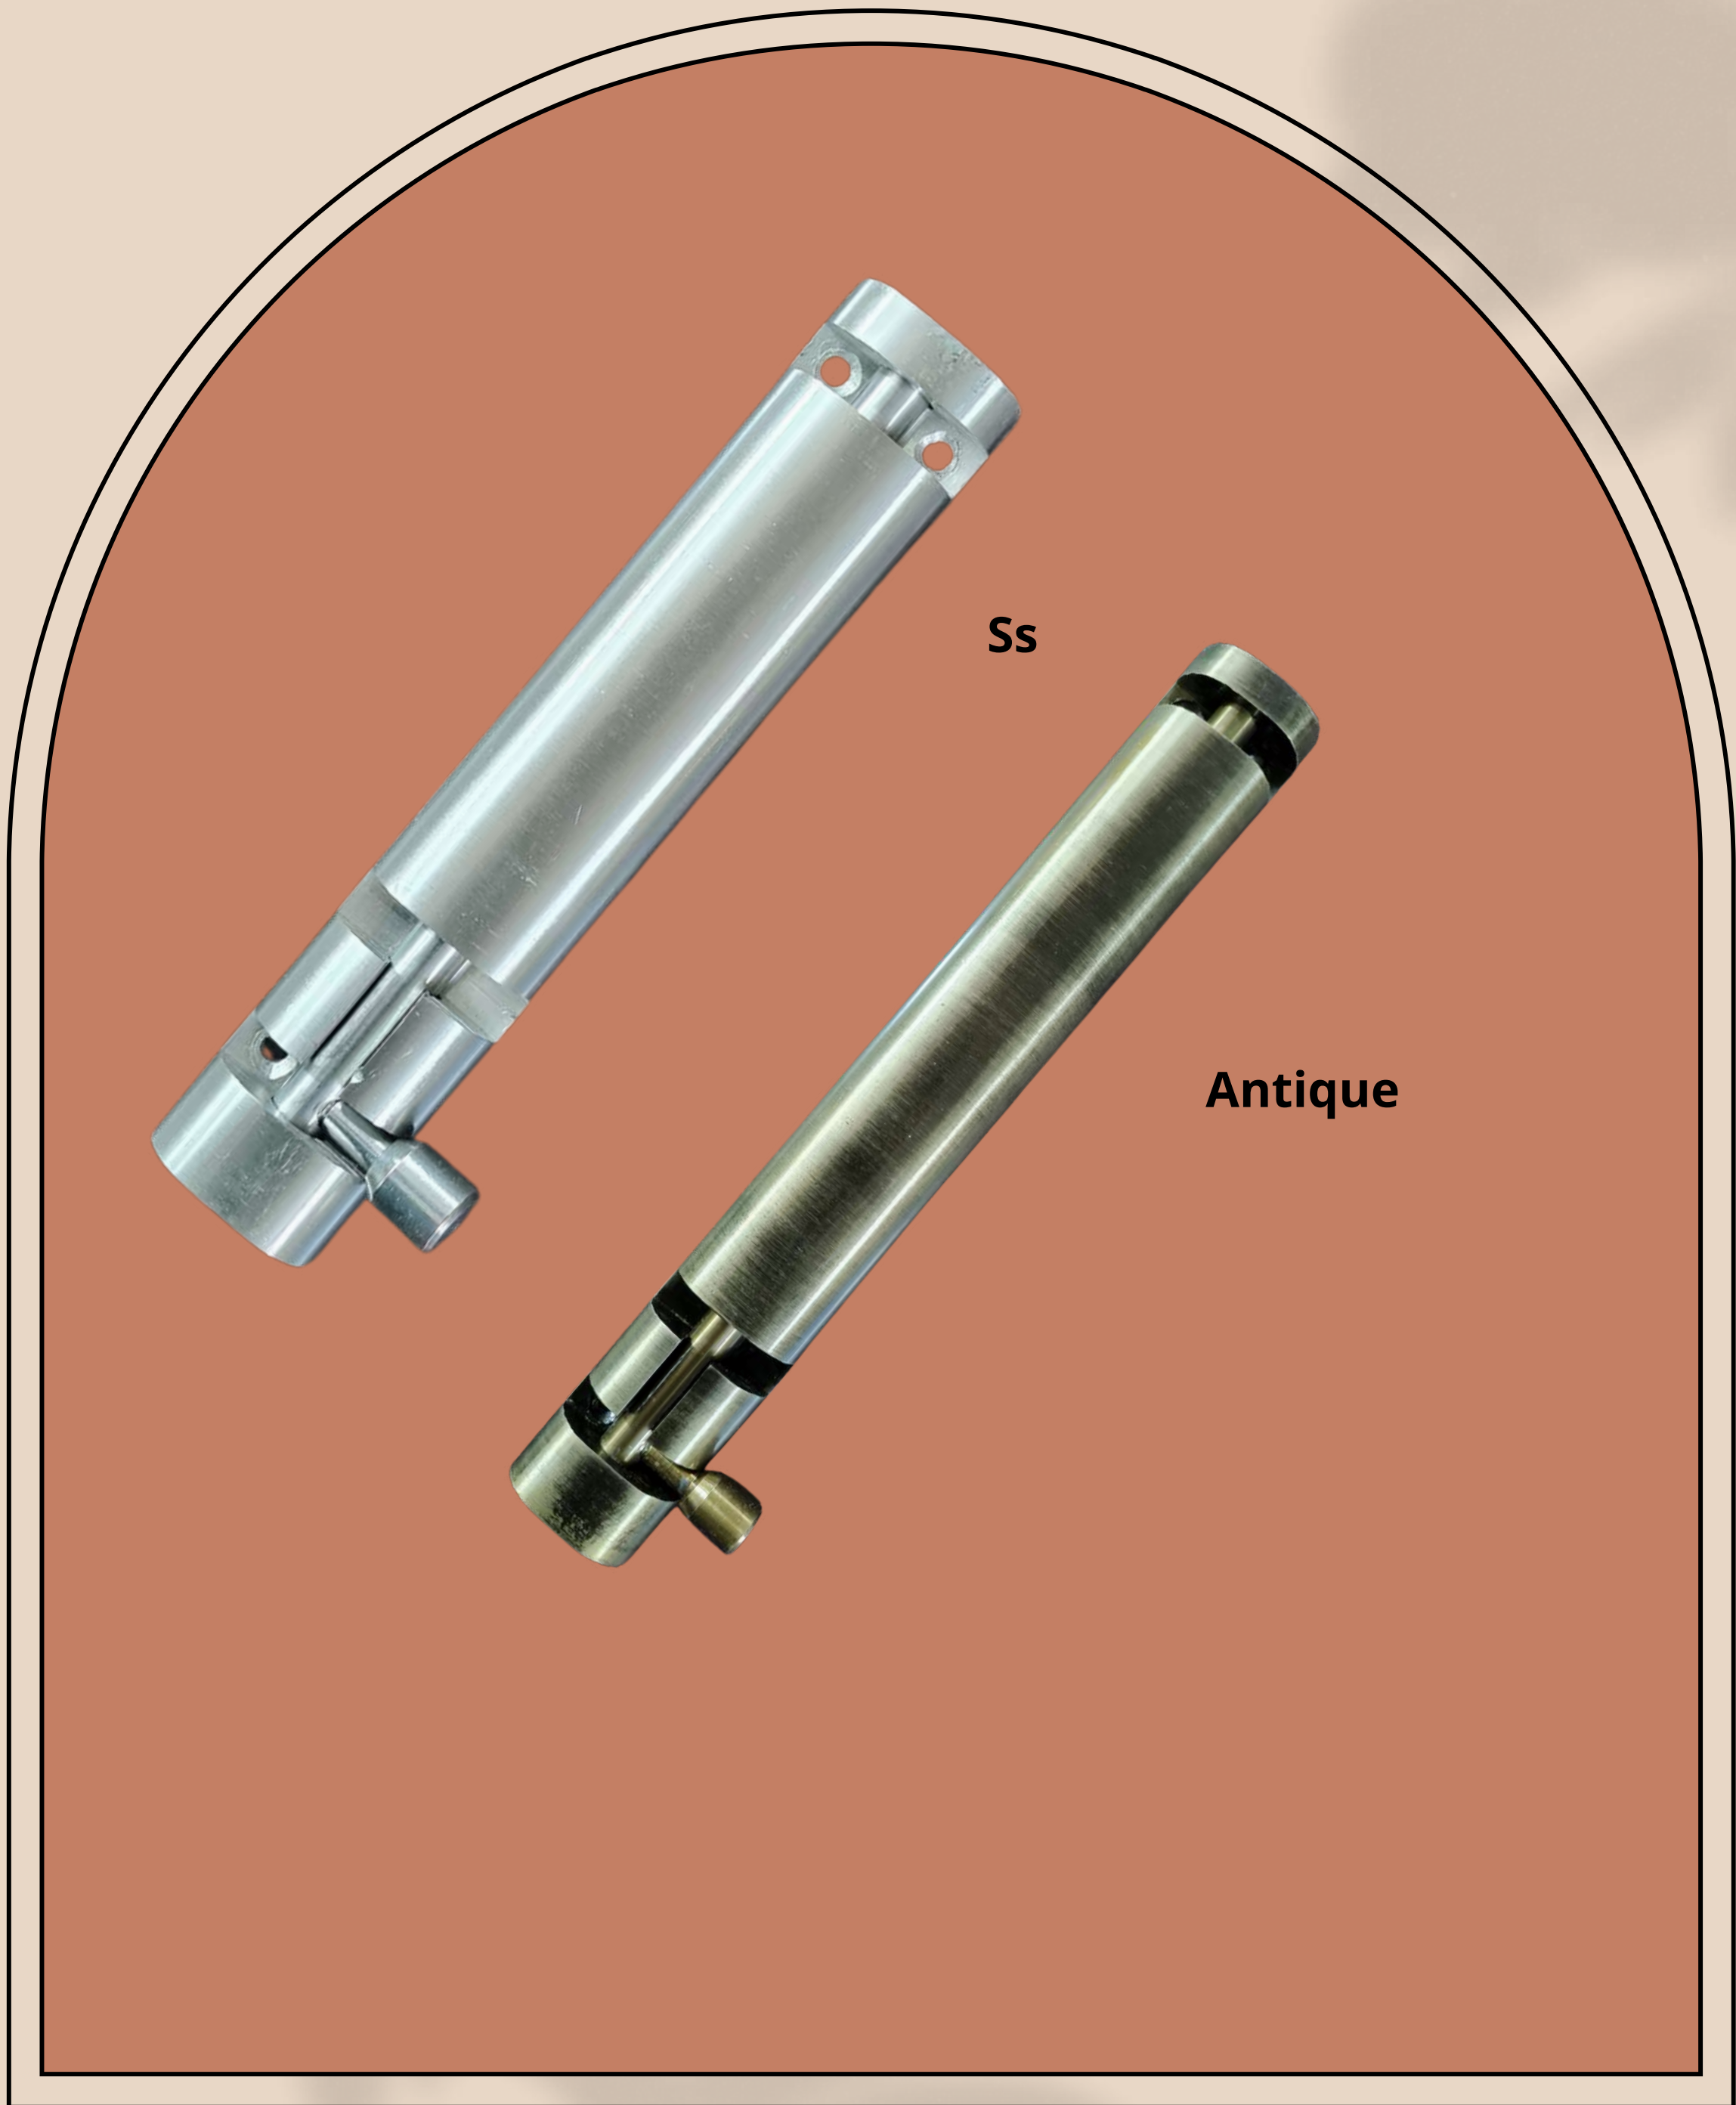

TOWER BOLT

StavvyA[®]
Making Life Simple

TOWER BOLT

SS TOWER BOLT

SIZE : 3" TO 12" - 18Per Inch

TOWER BOLT

ZAYLO ALU TOWER BOLT

SIZE :

Ss 4" to 12" - 28 Per inch

Antq 4" to 12" - 32 Per inch

Rosegold 4" to 8" - 34 Per inch

Black Matt 4" to 8" - 34 Per inch

TOWER BOLT

10MM ALU TOWER BOLT

Ss 4" TO 12" - 28 Per inch

Antq 4" To 12" - 32 Per inch

TOWER BOLT

ROYAL ALU TOWER BOLT

SS 4" TO 8" - 28 Per inch

Antq 4" To 8" - 32 Per inch

TOWER BOLT

FLOWER ALU TOWER BOLT

Ss : 4" TO 8" - 28 Per inch

Antq 4" To 8" - 32 Per inch

TOWER BOLT

OVAL ALU TOWER BOLT
Ss 4" TO 8" - 32 Per inch
Antq 4 " To 8 " - 36 Per inch

TOWER BOLT

HALF ROUND TOWER BOLT
SIZE : 4" TO 8" - 22 Per inch

TOWER BOLT

ROYAL TOWER BOLT
SIZE : 4" TO 8" - 22 Per inch