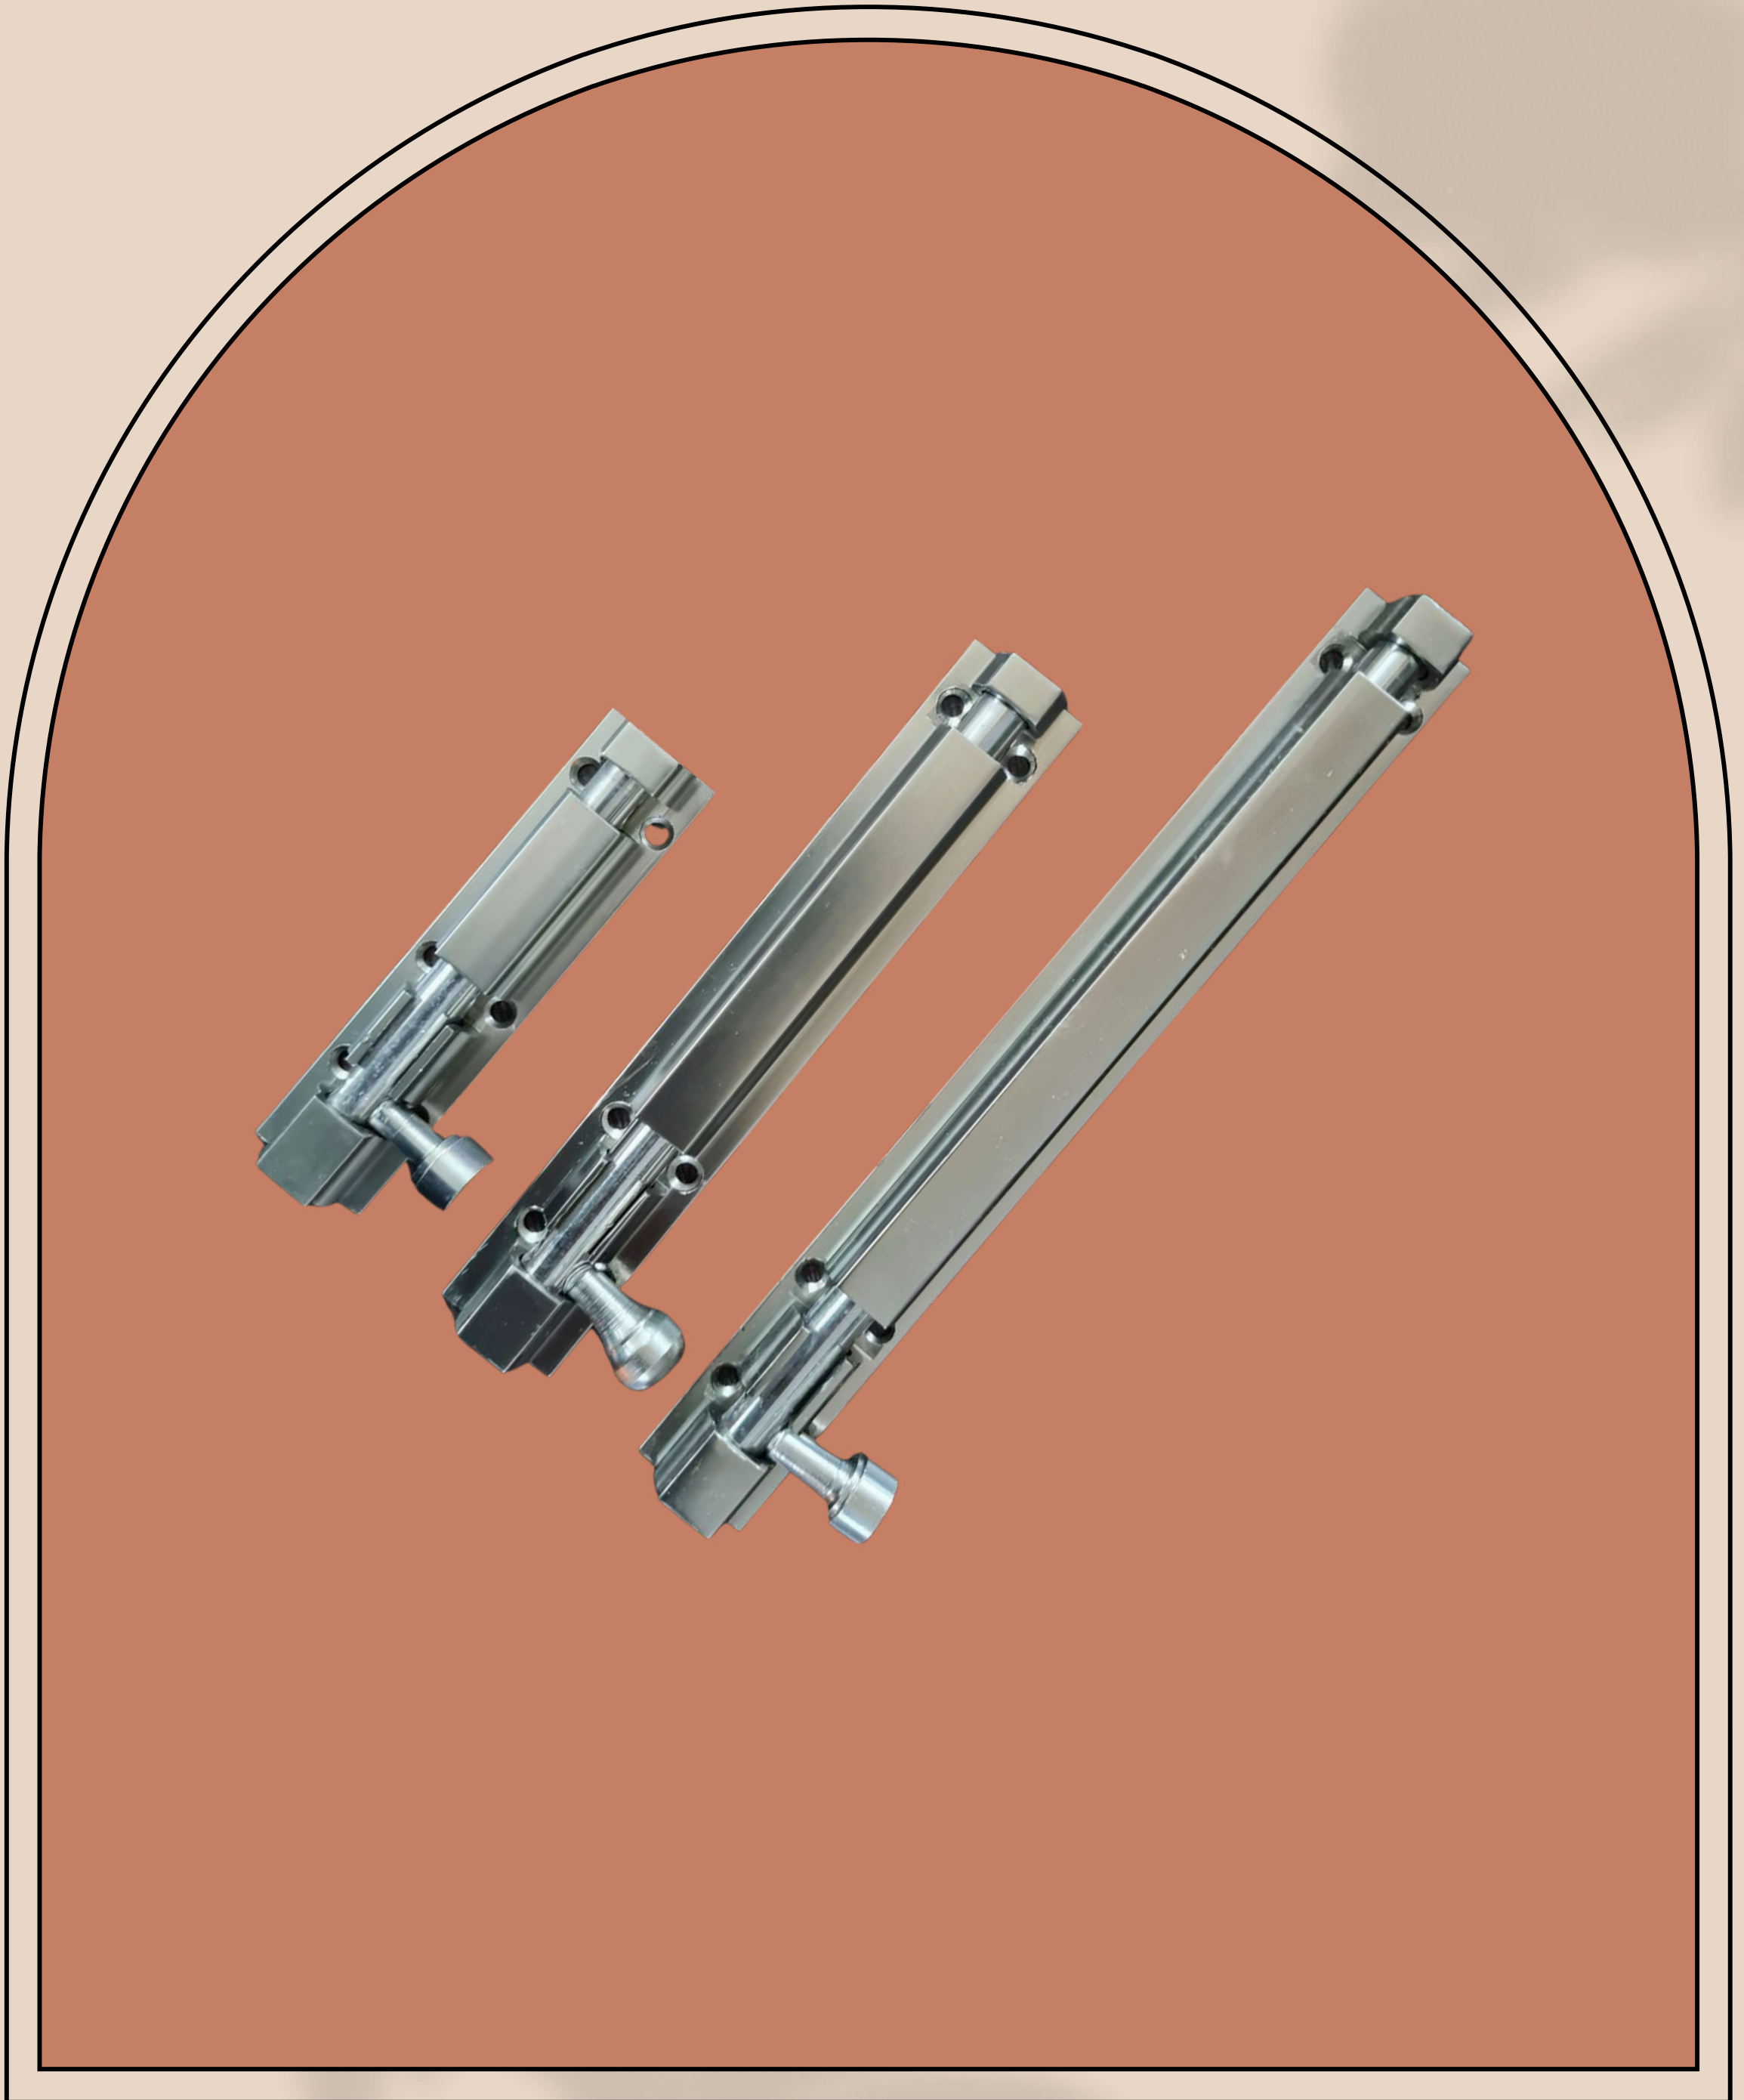

TOWER BOLT

ROYAL ALU TOWER BOLT

SS 4" TO 8" - 28 Per inch

Antq 4" To 8" - 32 Per inch

TOWER BOLT

FLOWER ALU TOWER BOLT

Ss : 4" TO 8" - 28 Per inch

Antq 4" To 8" - 32 Per inch

TOWER BOLT

OVAL ALU TOWER BOLT
Ss 4" TO 8" - 32 Per inch
Antq 4 " To 8 " - 36 Per inch

TOWER BOLT

HALF ROUND TOWER BOLT
SIZE : 4" TO 8" - 22 Per inch

TOWER BOLT

ROYAL TOWER BOLT
SIZE : 4" TO 8" - 22 Per inch