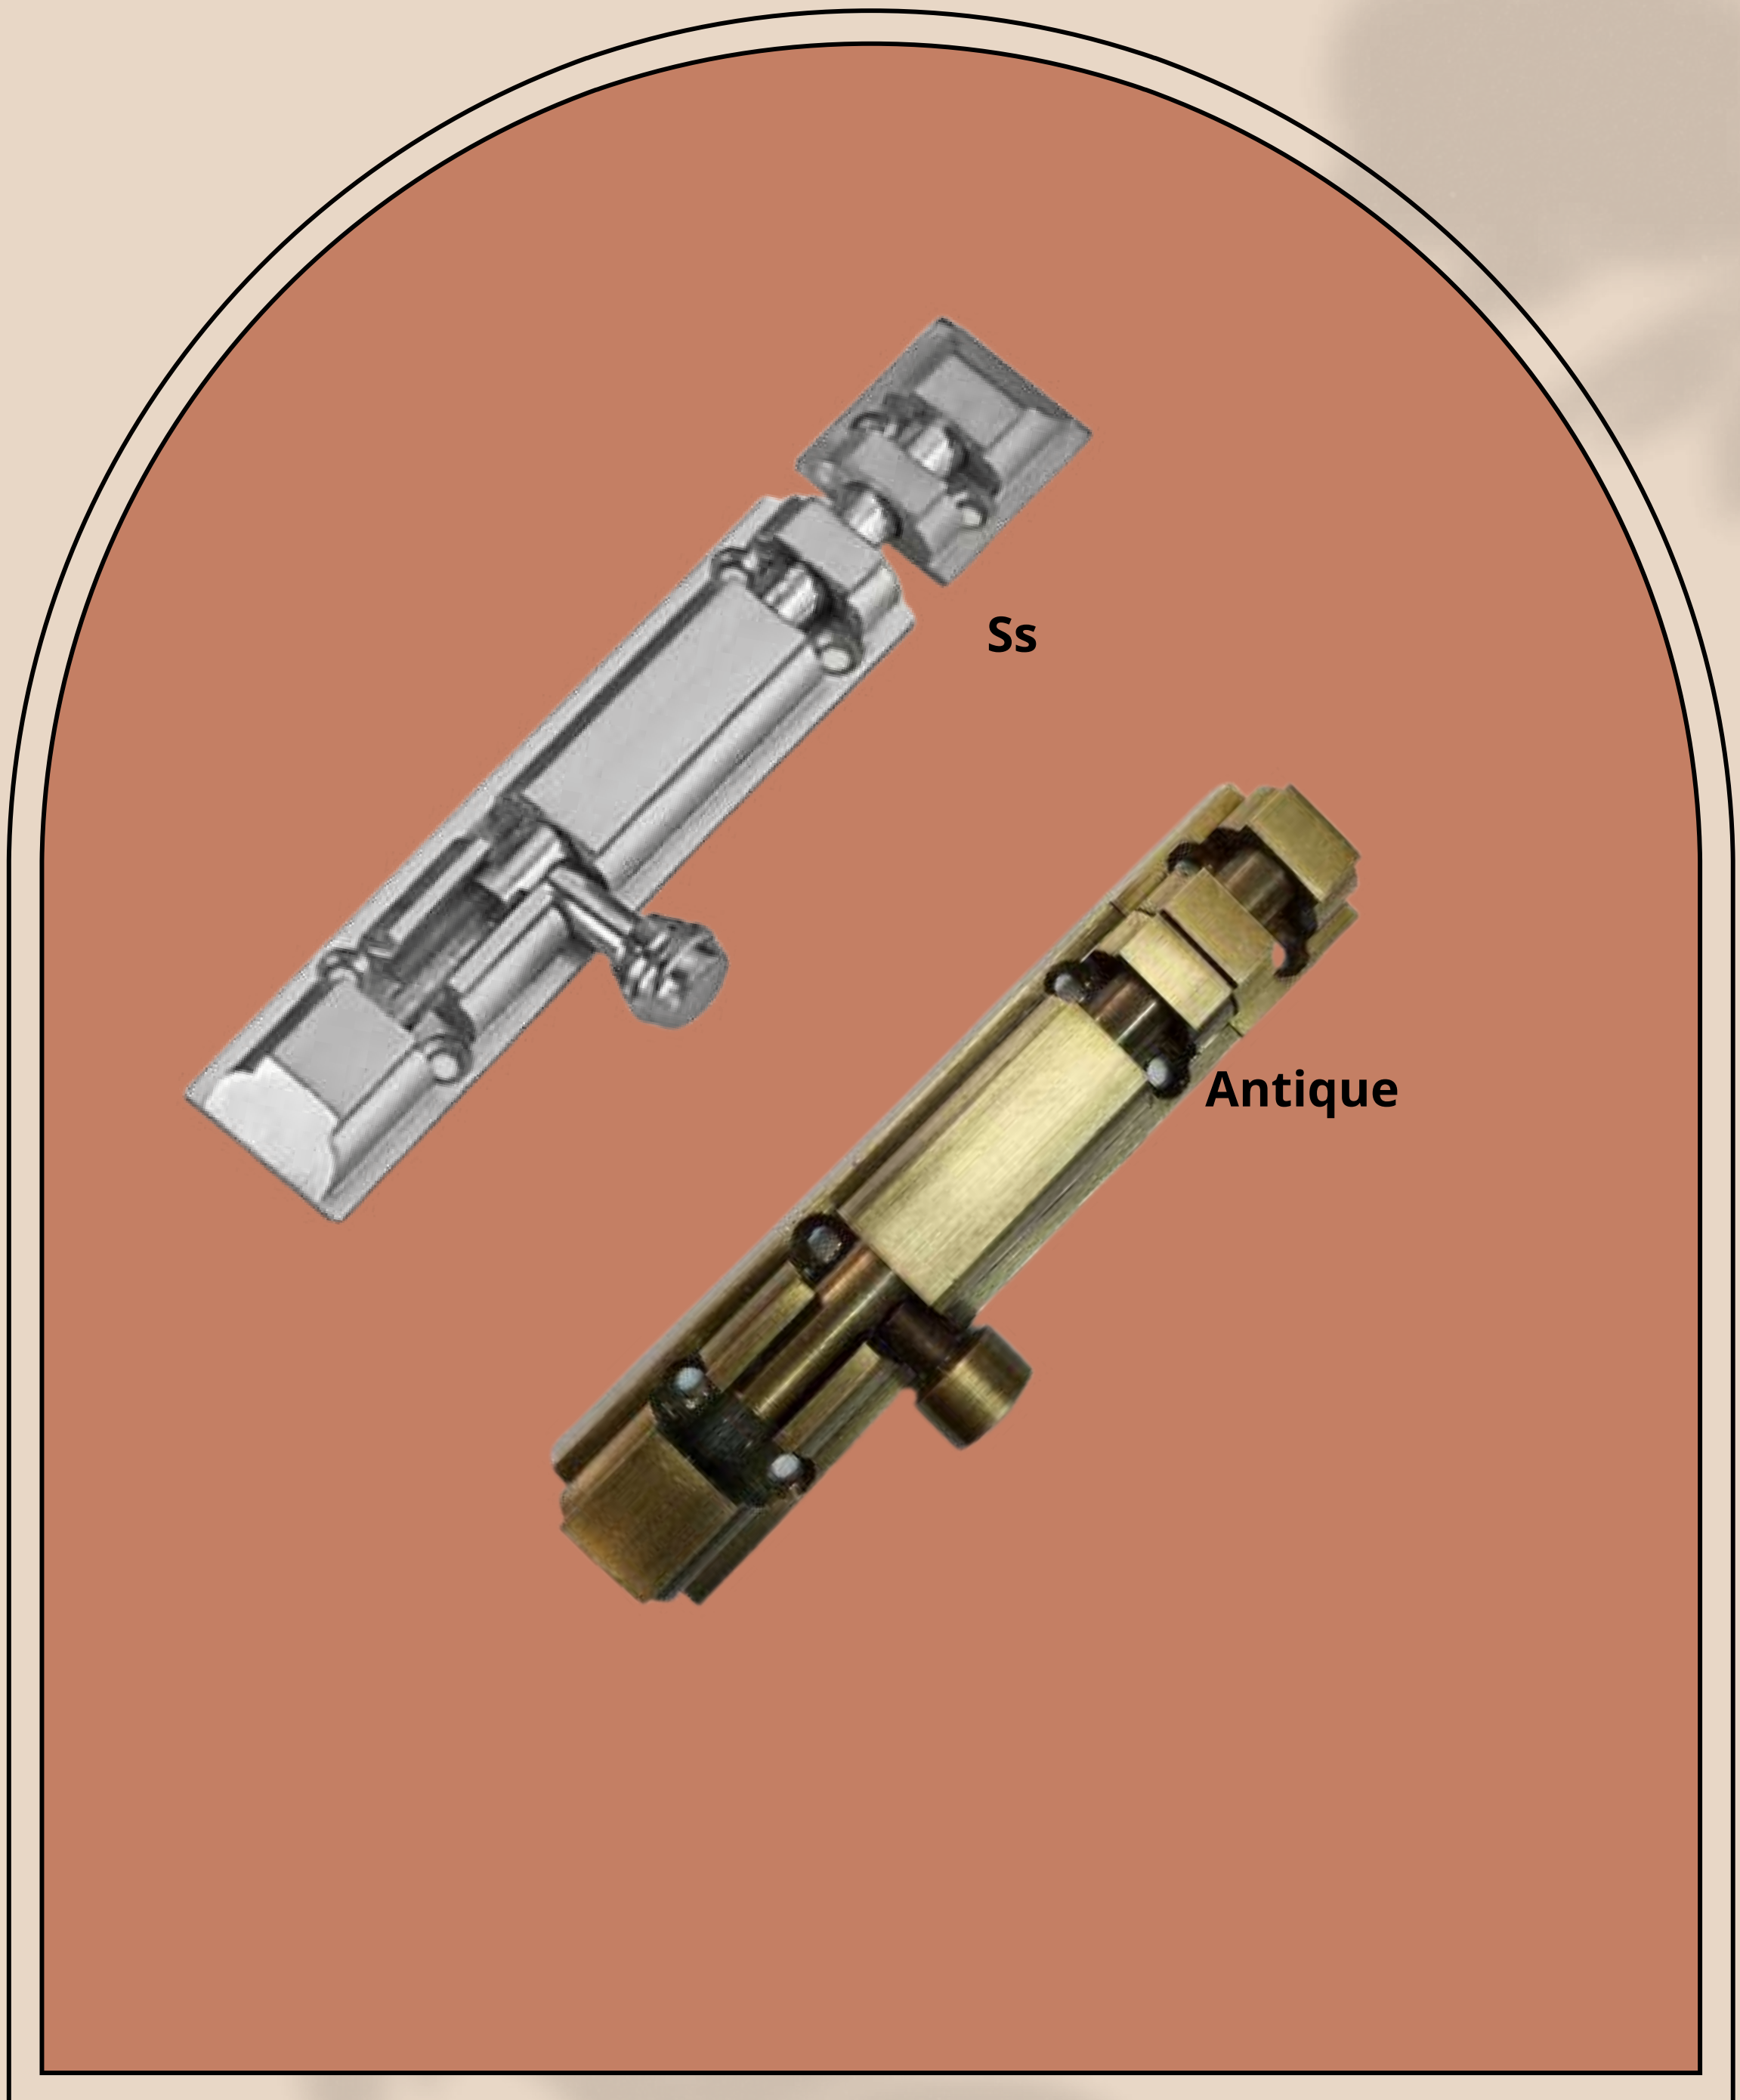

TOWER BOLT

StavvyA[®]
Making Life Simple

TOWER BOLT

SS TOWER BOLT

SIZE : 3" TO 12" - 18Per Inch

TOWER BOLT

ZAYLO ALU TOWER BOLT

SIZE :

Ss 4" to 12" - 28 Per inch

Antq 4" to 12" - 32 Per inch

Rosegold 4" to 8" - 34 Per inch

Black Matt 4" to 8" - 34 Per inch

TOWER BOLT

10MM ALU TOWER BOLT

Ss 4" TO 12" - 28 Per inch

Antq 4" To 12" - 32 Per inch

TOWER BOLT

ROYAL ALU TOWER BOLT

SS 4" TO 8" - 28 Per inch

Antq 4" To 8" - 32 Per inch

TOWER BOLT

FLOWER ALU TOWER BOLT

Ss : 4" TO 8" - 28 Per inch

Antq 4" To 8" - 32 Per inch

TOWER BOLT

OVAL ALU TOWER BOLT
Ss 4" TO 8" - 32 Per inch
Antq 4 " To 8 " - 36 Per inch

TOWER BOLT

HALF ROUND TOWER BOLT
SIZE : 4" TO 8" - 22 Per inch

TOWER BOLT

ROYAL TOWER BOLT
SIZE : 4" TO 8" - 22 Per inch