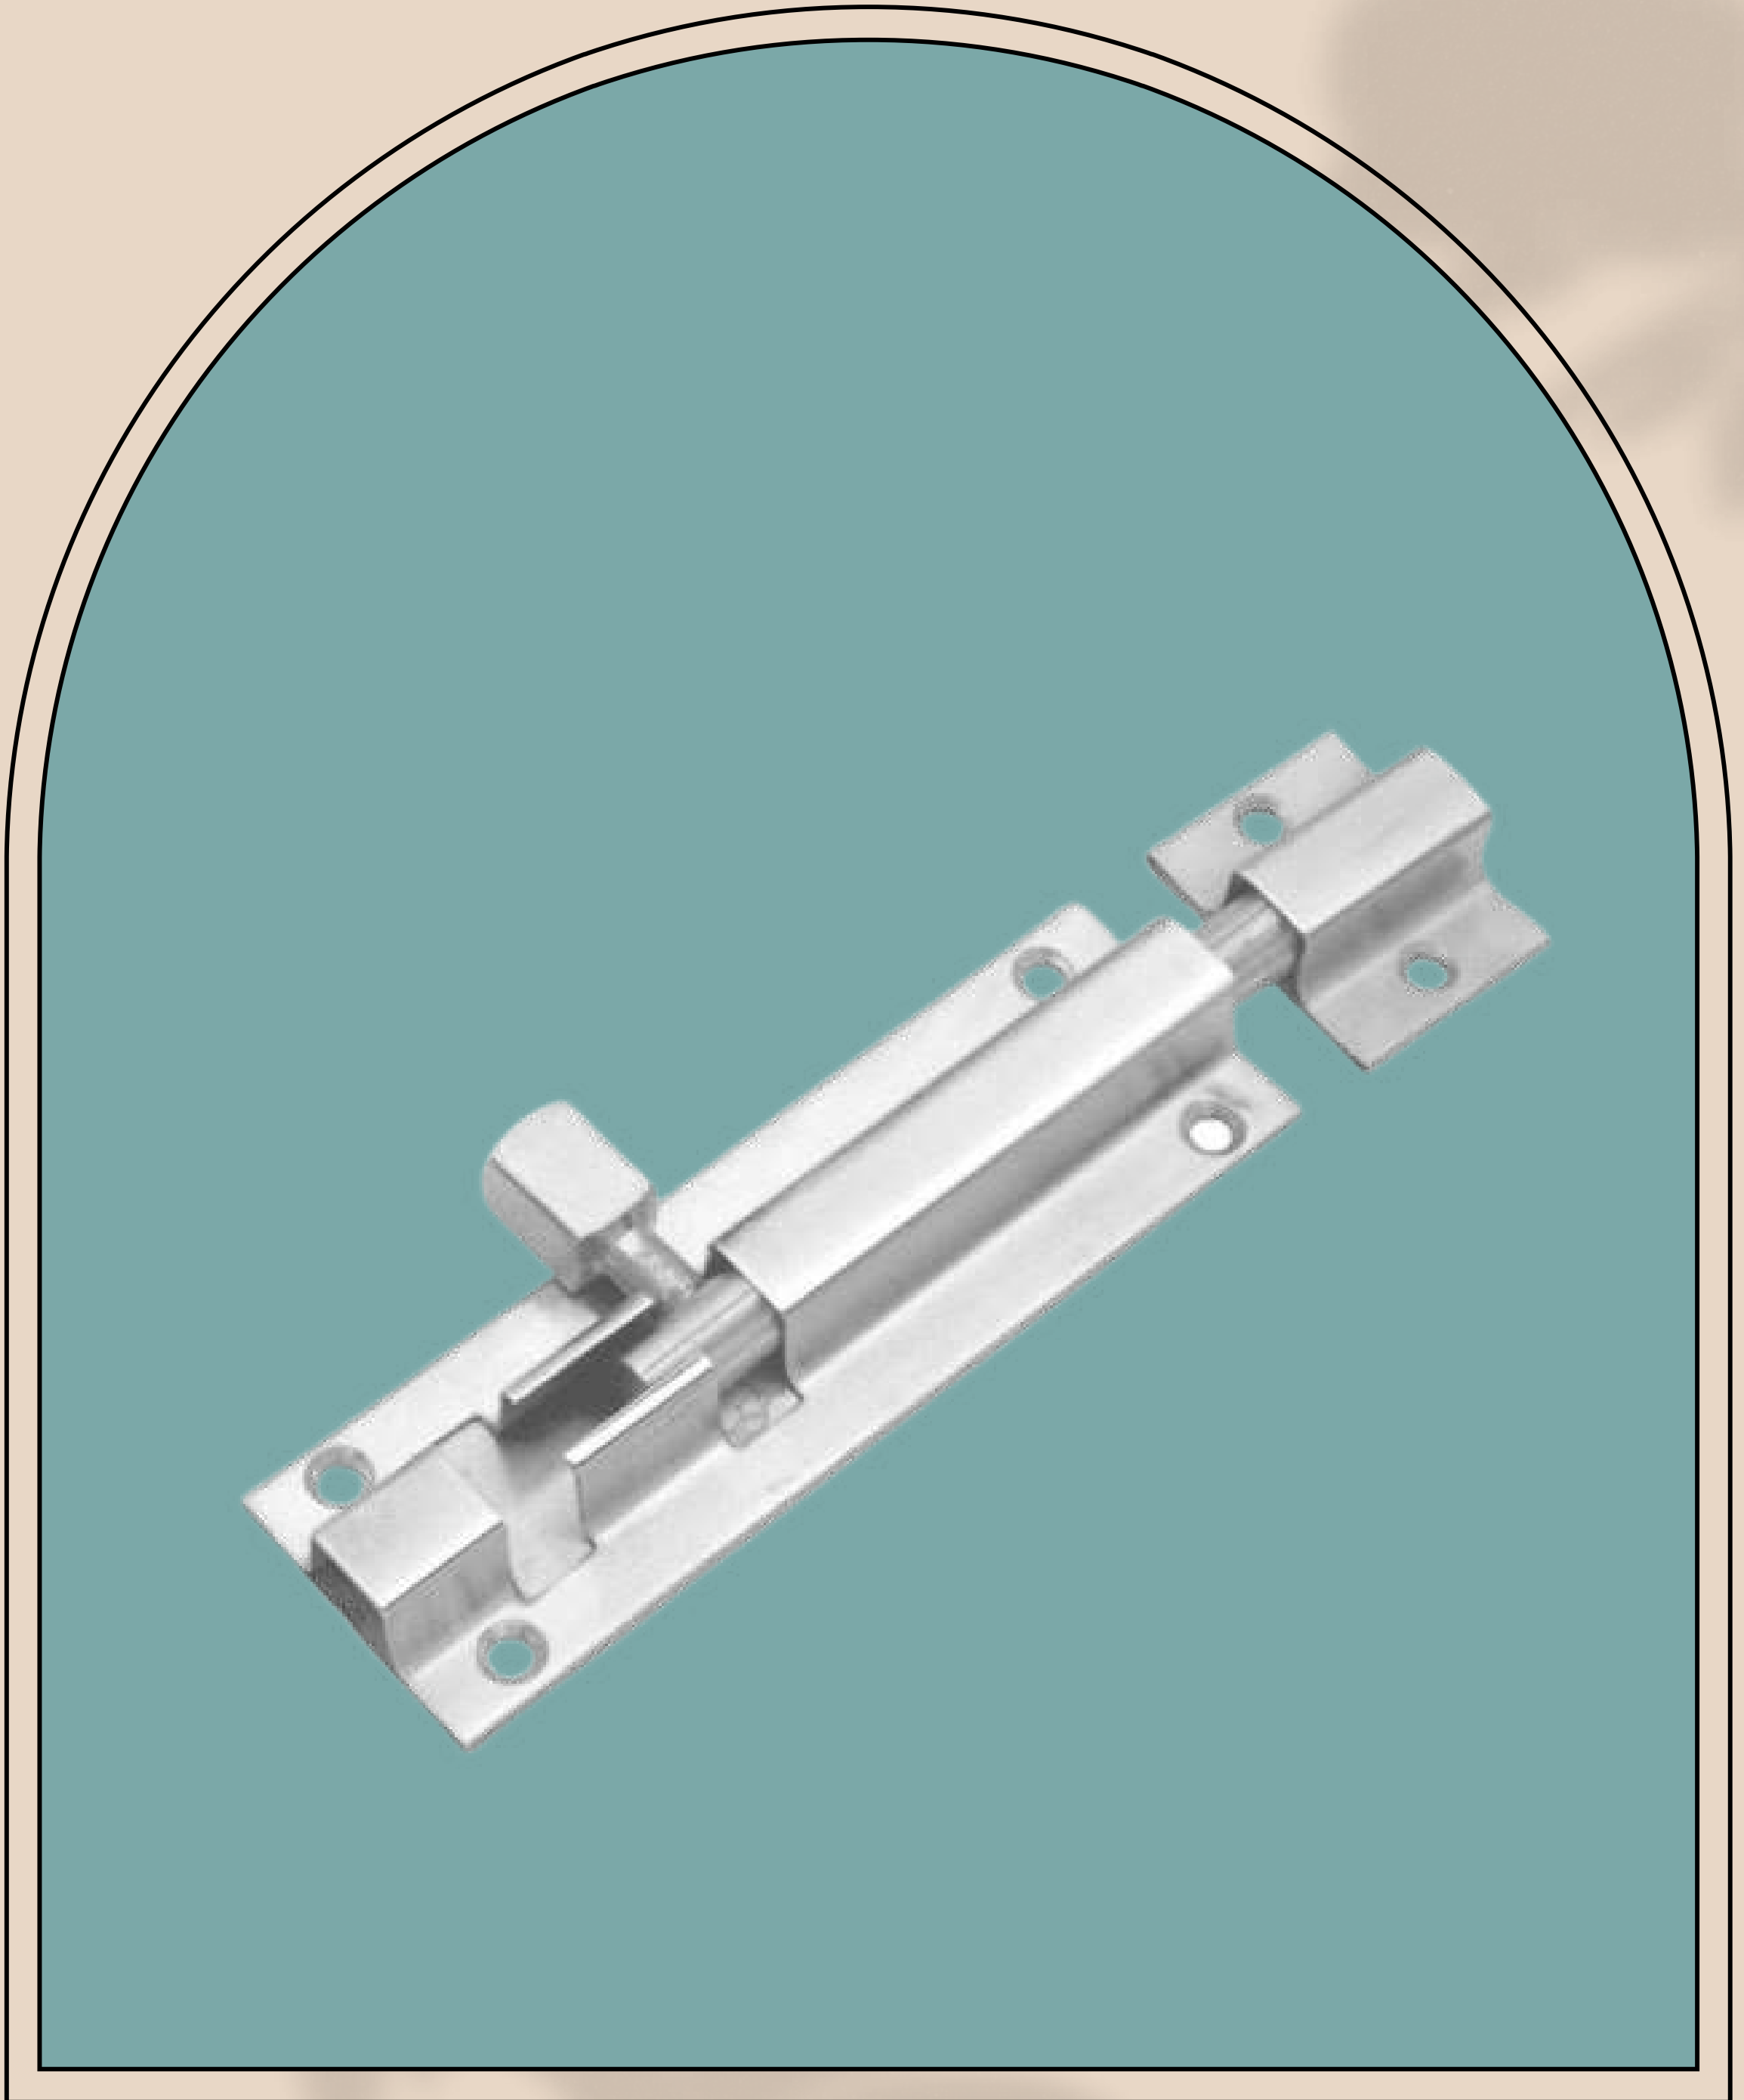

TOWER BOLT

StavvyA[®]
Making Life Simple

TOWER BOLT

SS TOWER BOLT

SIZE : 3" TO 12" - 18Per Inch

TOWER BOLT

ZAYLO ALU TOWER BOLT

SIZE :

Ss 4" to 12" - 28 Per inch

Antq 4" to 12" - 32 Per inch

Rosegold 4" to 8" - 34 Per inch

Black Matt 4" to 8" - 34 Per inch

TOWER BOLT

10MM ALU TOWER BOLT

Ss 4" TO 12" - 28 Per inch

Antq 4" To 12" - 32 Per inch

TOWER BOLT

ROYAL ALU TOWER BOLT

SS 4" TO 8" - 28 Per inch

Antq 4" To 8" - 32 Per inch

TOWER BOLT

FLOWER ALU TOWER BOLT

Ss : 4" TO 8" - 28 Per inch

Antq 4" To 8" - 32 Per inch

TOWER BOLT

OVAL ALU TOWER BOLT
Ss 4" TO 8" - 32 Per inch
Antq 4 " To 8 " - 36 Per inch

TOWER BOLT

HALF ROUND TOWER BOLT
SIZE : 4" TO 8" - 22 Per inch

TOWER BOLT

ROYAL TOWER BOLT
SIZE : 4" TO 8" - 22 Per inch