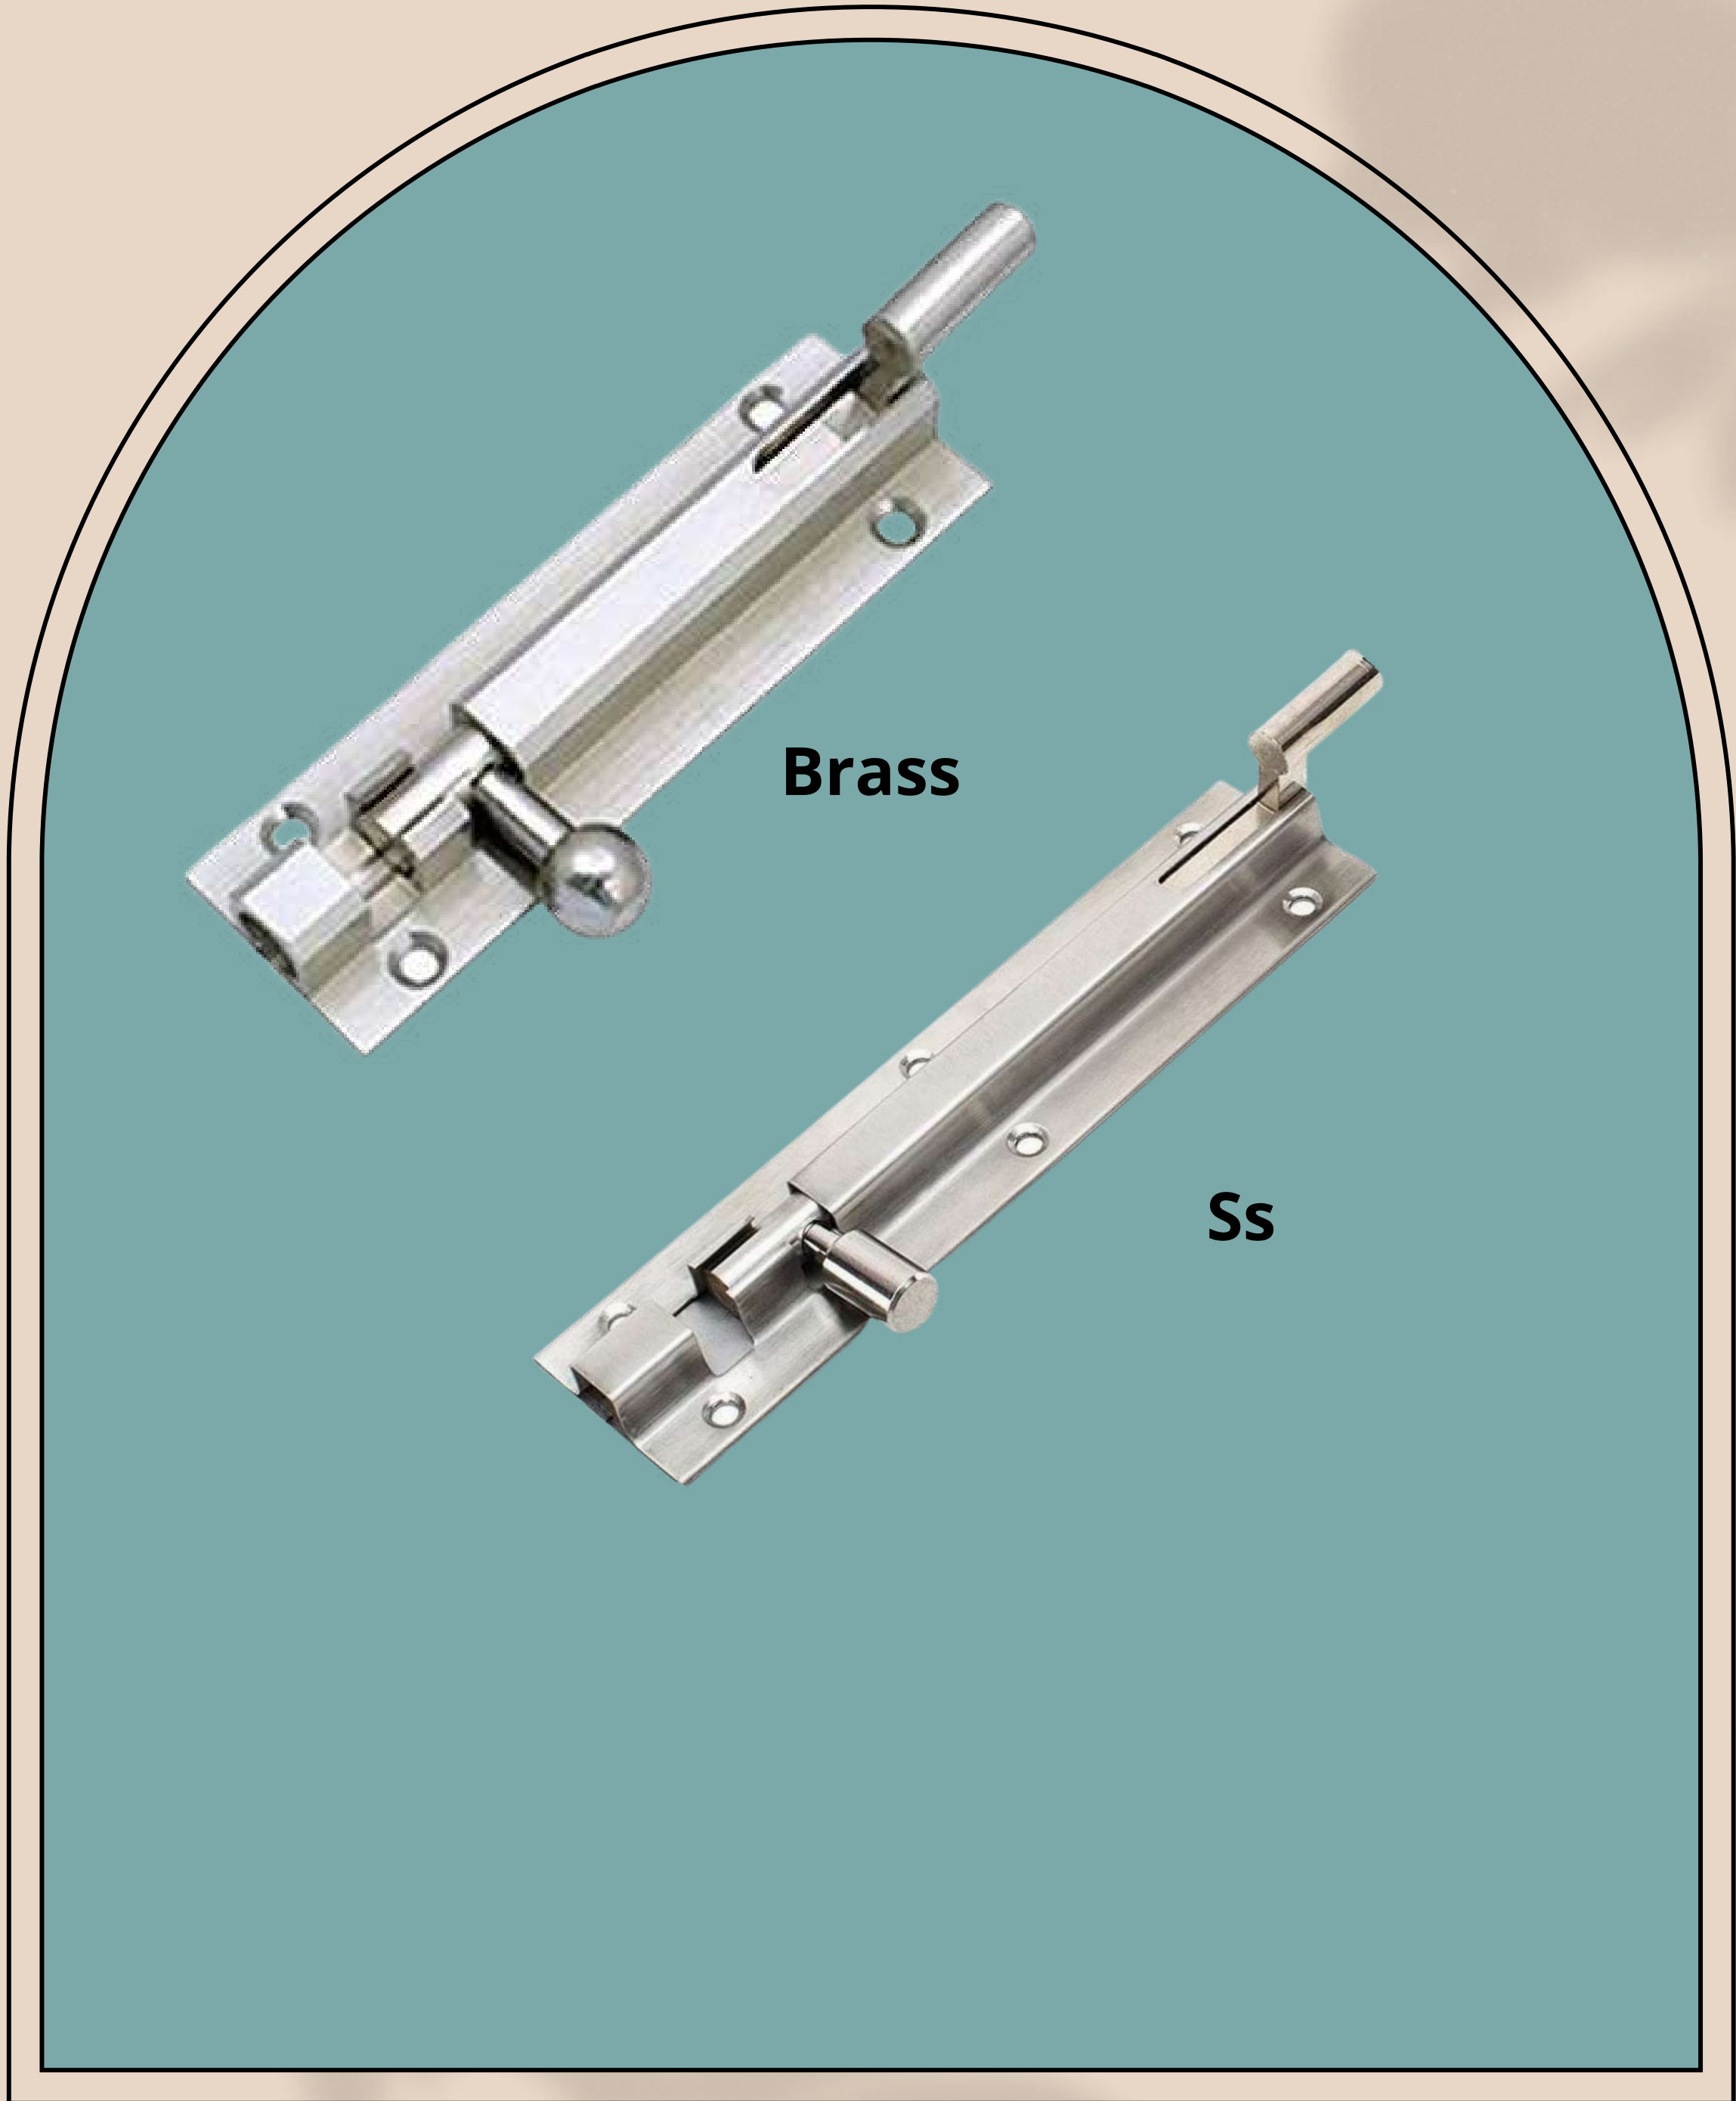

Ss 4" to 12" - 28 Per inch

Antq 4" to 12" - 32 Per inch

Rosegold 4" to 8" - 34 Per inch

Black Matt 4" to 8" - 34 Per inch

TOWER BOLT

10MM ALU TOWER BOLT

Ss 4" TO 12" - 28 Per inch

Antq 4" To 12" - 32 Per inch

TOWER BOLT

ROYAL ALU TOWER BOLT

SS 4" TO 8" - 28 Per inch

Antq 4" To 8" - 32 Per inch

TOWER BOLT

FLOWER ALU TOWER BOLT

Ss : 4" TO 8" - 28 Per inch

Antq 4" To 8" - 32 Per inch

TOWER BOLT

OVAL ALU TOWER BOLT
Ss 4" TO 8" - 32 Per inch
Antq 4 " To 8 " - 36 Per inch

TOWER BOLT

HALF ROUND TOWER BOLT
SIZE : 4" TO 8" - 22 Per inch

TOWER BOLT

ROYAL TOWER BOLT
SIZE : 4" TO 8" - 22 Per inch

TOWER BOLT

L Marble TOWER BOLT

Ss 4" TO 8" - 24 Per inch

Brass 4" To 8" - 58 Per inch

Marketed By:

HARDWARE POINT

info@stavyaworld.com