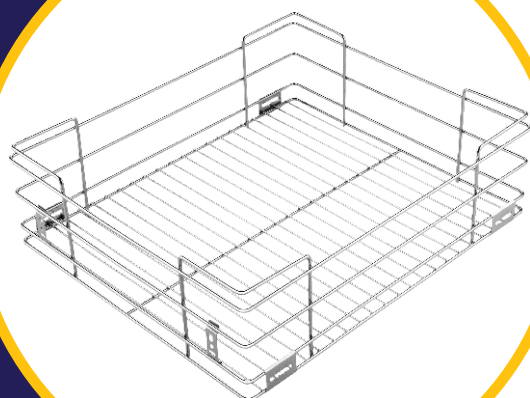

### CUP & SAUCER BASKET

Size (Inch) : W - 12, 15, 17, 19, 21, 24, 27, 32  
D - 16, 18, 20  
H - 4

## WIRE KITCHEN BASKET

### VEGETABLE BASKET

Size (Inch) : W - 12, 15, 17, 19, 21, 24, 27, 32  
D - 16, 18, 20  
H - 6