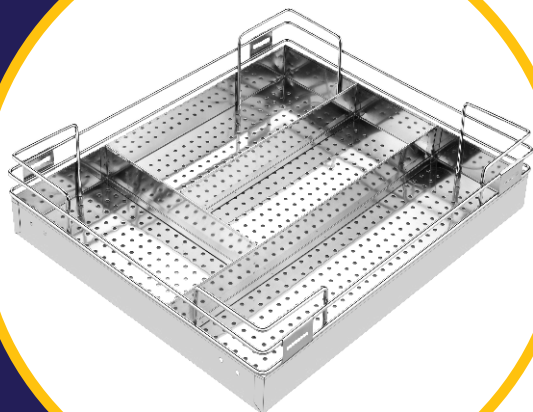

WIRE KITCHEN BASKET

PERFORATED CUTLERY BASKET

Size (Inch) : W - 12, 15, 17, 19, 21, 24, 27, 32
D - 16, 18, 20
H - 4