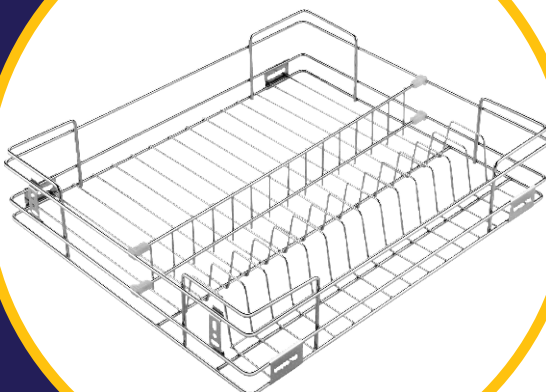

## WIRE KITCHEN BASKET

### PLAIN BASKET

Size (Inch) : W - 12, 15, 17, 19, 21, 24, 27, 32  
D - 16, 18, 20  
H - 4, 6, 8

### THALI - PLATE BASKET

Size (Inch) : W - 12, 15, 17, 19, 21, 24, 27, 32  
D - 16, 18, 20  
H - 6, 8