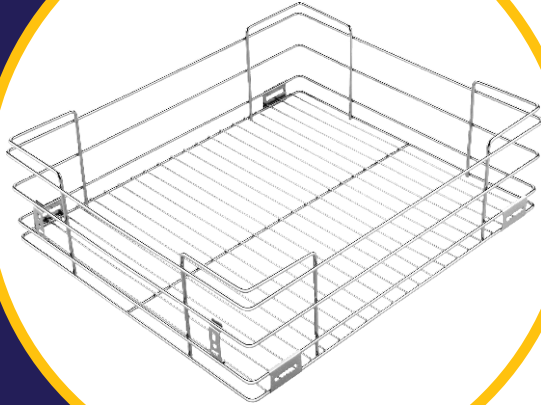

WIRE KITCHEN BASKET

PLAIN BASKET

Size (Inch) : W - 12, 15, 17, 19, 21, 24, 27, 32
D - 16, 18, 20
H - 4, 6, 8