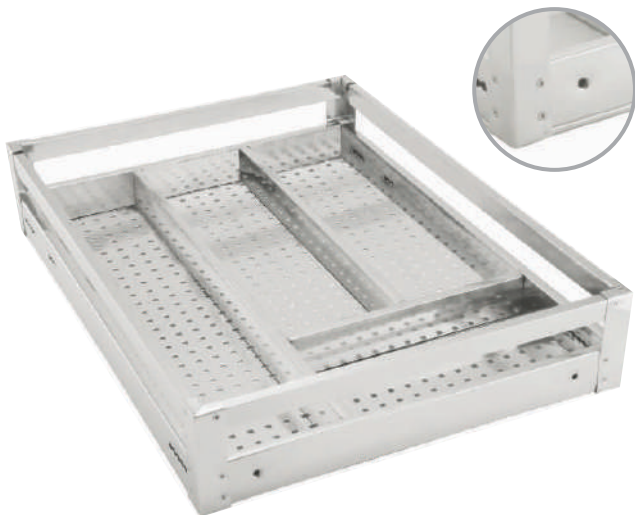

## CORNER SOLUTIONS

DIA	16	18	20	22	24	26	28	30
Carousel (3/4 Round)	5280	5820	6300	6576	7176	7680	7896	9240

# PERFORATED MULTIPURPOSE BASKET SS CORNER

- 202 grade stainless steel pipe
- perforated composite panel sheet
- can be fitted with telescopic/quadro (soft close) slides
- stainless steel corners
- easy to install
- life time warranty
- multipurpose perforated basket

- 202 grade stainless steel pipe
- perforated composite panel sheet
- can be fitted with telescopic/quadro (soft close) slides
- sturdy nylon corners
- easy to install
- life time warranty
- bottle pullouts